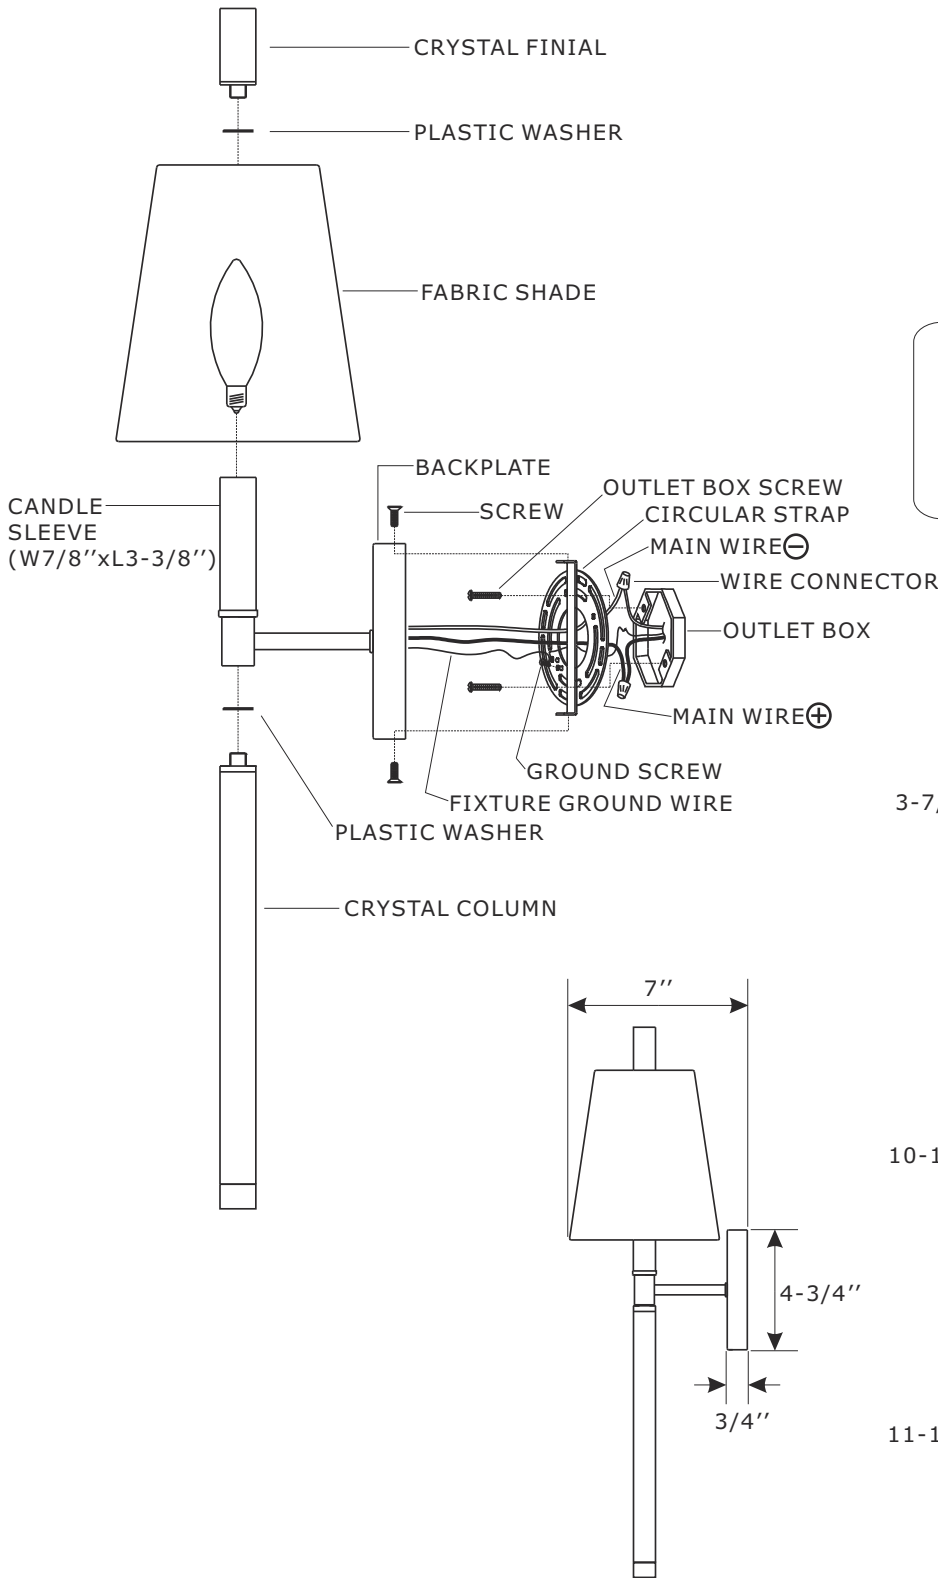

Electrical Danger Turn Power off

All electrical components must be installed by a licensed electrician in accordance with the National Electric Code and the appropriate local electrical codes.

You will need 1 Candelabra bulbs 60 Watts recommended, Use LED bulbs for Extended use. Bulb not included

SIDE VIEW

FRONT VIEW