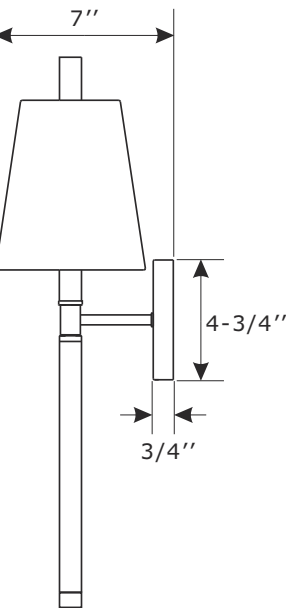

CRYSTORAMA

1958

95 Cantiague Rock Road, Westbury, NY 11590 • toll free: 1.800.888.4470 fax: 516.931.1254 • info@crystorama.com • www.crystorama.com

MODEL#: REN-261-AG ASSEMBLY AND DRESSING INSTRUCTIONS

WARNING:

Electrical Danger Turn Power off

All electrical components must be installed by a licensed electrician in accordance with the National Electric Code and the appropriate local electrical codes.

You will need 1 Candelabra bulbs 60 Watts recommended, Use LED bulbs for Extended use. Bulb not included

SIDE VIEW

FRONT VIEW