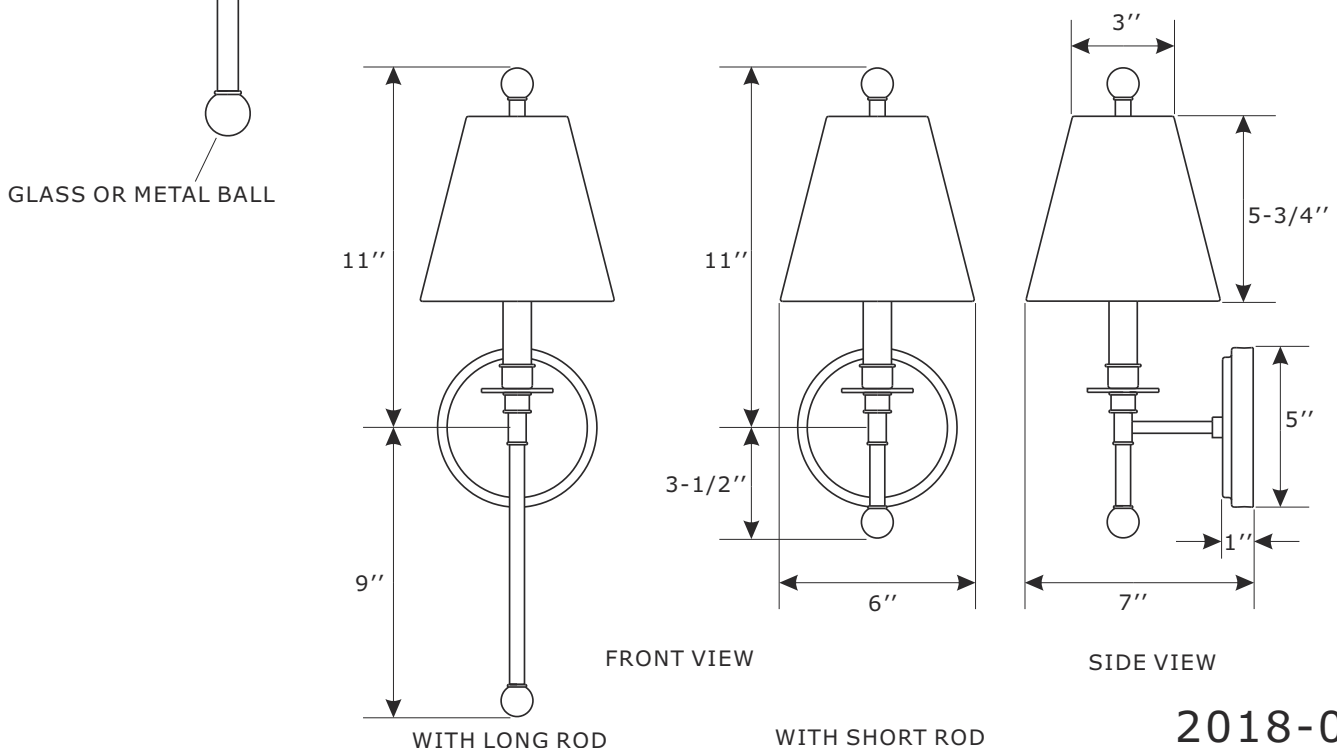

Electrical Danger

Turn Power off

All electrical components must be installed by a licensed electrician in accordance with the National Electric Code and the appropriate local electrical codes.

You will need 1 Candelabra bulbs 60 Watts recommended, Use LED bulbs for Extended use. Bulb not included