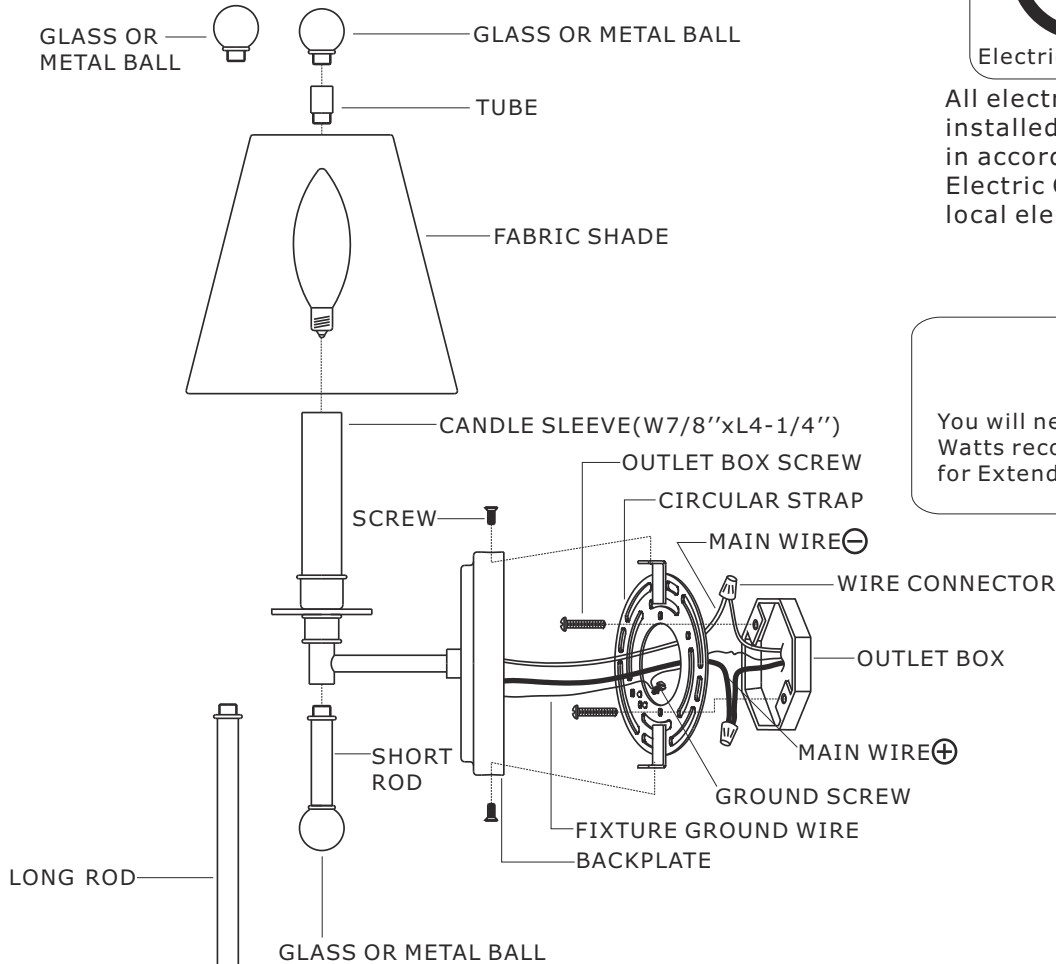

Electrical Danger

Turn Power off

All electrical components must be installed by a licensed electrician in accordance with the National Electric Code and the appropriate local electrical codes.

You will need 1 Candelabra bulbs 60 Watts recommended, Use LED bulbs for Extended use. Bulb not included