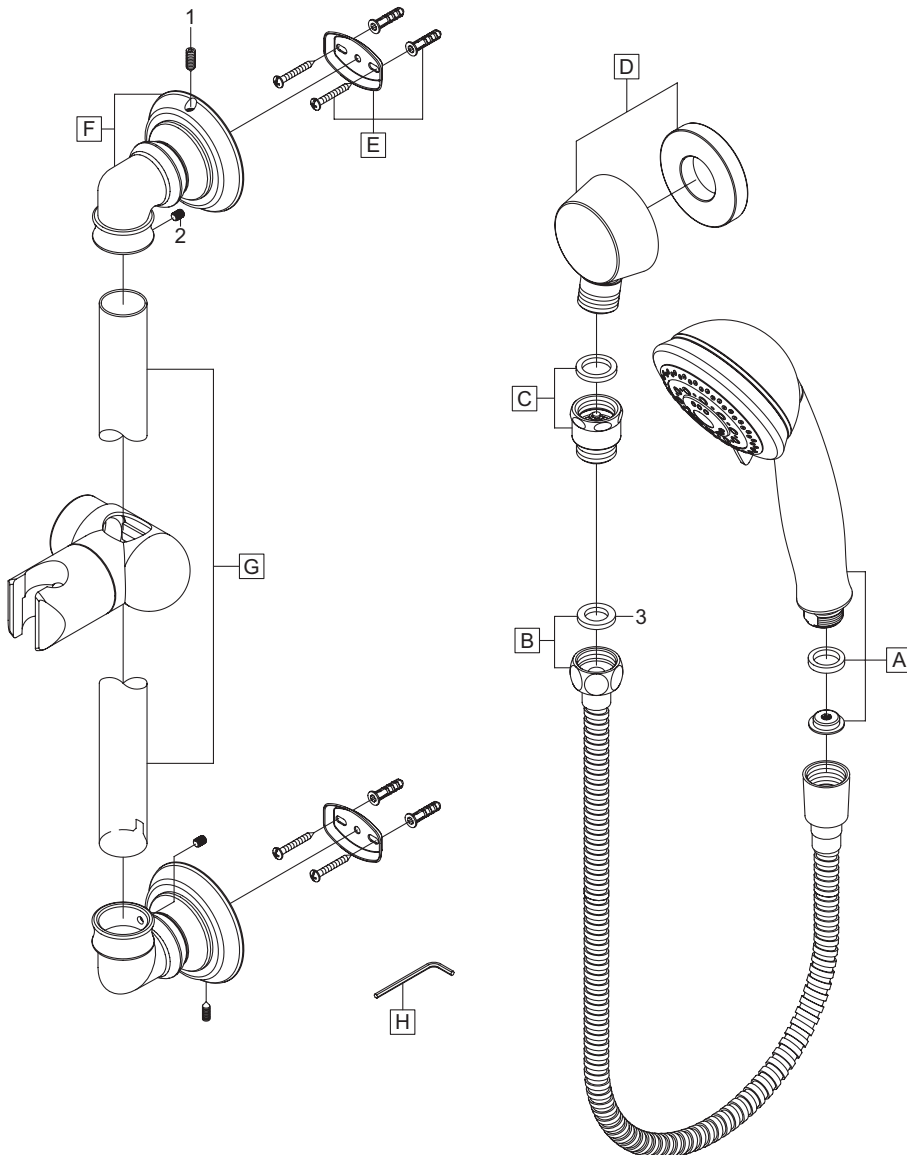

This product should be installed by a local listed plumber.

Do not use plumbers putty on threads.

Installation Steps:

Handheld Shower Set

(1) Make sure distance between two mounting plates is as following: For 004MD6 – 25-1/8", For 004TM6 – 26". Drill four 1/4" holes as shown in the drawing. Use a hammer to tap plastic anchors into the holes and flush with the wall. Secure the mounting plates on wall with mounting screws.

(2) Place top brass mount on the mounting plate, tighten mounting screw on the top of brass mount. Place slide bar to top brass mount.

(3) Place slide bar to bottom brass mount. Place bottom brass mount on mounting plate, tighten mounting screw on the bottom of brass mount. Align the notch on the bottom of slide bar to face back on bottom brass mount, tighten Allen screws on both brass mounts to secure slide bar.

(4) Apply Teflon tape to the pipe nipple stretching out from the wall, attach drop ell to pipe nipple. Install vacuum breaker to drop ell. Connect 60" stainless steel hose to vacuum breaker. Use silicone sealant to caulk around drop ell to create water tight seal. Turn on water and check for any leaks. Turn off water and connect handheld showerhead to 60" stainless steel hose.

Model Number: 004MD6

* Note: Please specify finish/color when ordering.

	ITEM #	DESCRIPTION
A	X-4600048*	1.75 GPM Handheld Showerhead
B	OP-460027*	60" SST Hose
C	X-4600005*	Vacuum Breaker
D	X-4600004*	Drop Ell
E	X-5600001	Mounting Kit
F	X-4600001*	Del Mar Brass Mounts
G	X-4600003*	Slide Bar
H	X-4900024	3/32" Allen Wrench
1	X-4600002	Mounting Screw
2	X-4900002	3/32" Allen Screw
3	OP-460025	Washer