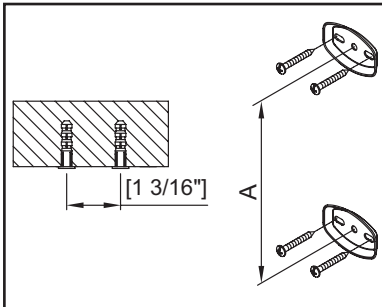

Model Number: 004MD6, 004TM6

Tools:

Power Drill

Silicone Sealant

Teflon Tape

Rags

Warnings and Notes:

Check with local plumbing code requirements before installation.

This product should be installed by a local listed plumber.

Do not use plumbers putty on threads.

Installation Steps:

Handheld Shower Set

(1) Make sure distance between two mounting plates is as following: For 004MD6 – 25-1/8", For 004TM6 – 26". Drill four 1/4" holes as shown in the drawing. Use a hammer to tap plastic anchors into the holes and flush with the wall. Secure the mounting plates on wall with mounting screws.

(2) Place top brass mount on the mounting plate, tighten mounting screw on the top of brass mount. Place slide bar to top brass mount.

(3) Place slide bar to bottom brass mount. Place bottom brass mount on mounting plate, tighten mounting screw on the bottom of brass mount. Align the notch on the bottom of slide bar to face back on bottom brass mount, tighten Allen screws on both brass mounts to secure slide bar.

(4) Apply Teflon tape to the pipe nipple stretching out from the wall, attach drop ell to pipe nipple. Install vacuum breaker to drop ell. Connect 60" stainless steel hose to vacuum breaker. Use silicone sealant to caulk around drop ell to create water tight seal. Turn on water and check for any leaks. Turn off water and connect handheld showerhead to 60" stainless steel hose.