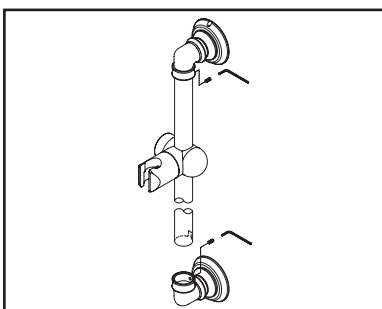

This product should be installed by a local listed plumber.

Do not use plumbers putty on threads.

Installation Steps:

Handheld Shower Set

(1) Make sure distance between two mounting plates is as following: For 004MD6 – 25-1/8", For 004TM6 – 26". Drill four 1/4" holes as shown in the drawing. Use a hammer to tap plastic anchors into the holes and flush with the wall. Secure the mounting plates on wall with mounting screws.

(2) Place top brass mount on the mounting plate, tighten mounting screw on the top of brass mount. Place slide bar to top brass mount.

(3) Place slide bar to bottom brass mount. Place bottom brass mount on mounting plate, tighten mounting screw on the bottom of brass mount. Align the notch on the bottom of slide bar to face back on bottom brass mount, tighten Allen screws on both brass mounts to secure slide bar.

(4) Apply Teflon tape to the pipe nipple stretching out from the wall, attach drop ell to pipe nipple. Install vacuum breaker to drop ell. Connect 60" stainless steel hose to vacuum breaker. Use silicone sealant to caulk around drop ell to create water tight seal. Turn on water and check for any leaks. Turn off water and connect handheld showerhead to 60" stainless steel hose.

Model Number: 004MD6

* Note: Please specify finish/color when ordering.

	ITEM #	DESCRIPTION
A	X-4600048*	1.75 GPM Handheld Showerhead
B	OP-460027*	60" SST Hose
C	X-4600005*	Vacuum Breaker
D	X-4600004*	Drop Ell
E	X-5600001	Mounting Kit
F	X-4600001*	Del Mar Brass Mounts
G	X-4600003*	Slide Bar
H	X-4900024	3/32" Allen Wrench
1	X-4600002	Mounting Screw
2	X-4900002	3/32" Allen Screw
3	OP-460025	Washer