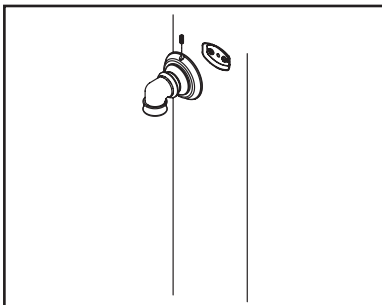

This product should be installed by a local listed plumber.

Do not use plumbers putty on threads.

Installation Steps:

Handheld Shower Set

(1) Make sure distance between two mounting plates is as following: For 004MD6 – 25-1/8", For 004TM6 – 26". Drill four 1/4" holes as shown in the drawing. Use a hammer to tap plastic anchors into the holes and flush with the wall. Secure the mounting plates on wall with mounting screws.

(2) Place top brass mount on the mounting plate, tighten mounting screw on the top of brass mount. Place slide bar to top brass mount.

(3) Place slide bar to bottom brass mount. Place bottom brass mount on mounting plate, tighten mounting screw on the bottom of brass mount. Align the notch on the bottom of slide bar to face back on bottom brass mount, tighten Allen screws on both brass mounts to secure slide bar.

(4) Apply Teflon tape to the pipe nipple stretching out from the wall, attach drop ell to pipe nipple. Install vacuum breaker to drop ell. Connect 60" stainless steel hose to vacuum breaker. Use silicone sealant to caulk around drop ell to create water tight seal. Turn on water and check for any leaks. Turn off water and connect handheld showerhead to 60" stainless steel hose.