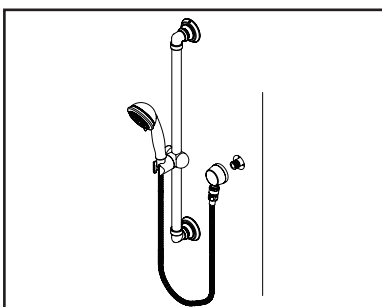

This product should be installed by a local listed plumber.

Do not use plumbers putty on threads.

Installation Steps:

Handheld Shower Set

(1) Make sure distance between two mounting plates is as following: For 004MD6 – 25-1/8", For 004TM6 – 26". Drill four 1/4" holes as shown in the drawing. Use a hammer to tap plastic anchors into the holes and flush with the wall. Secure the mounting plates on wall with mounting screws.

(2) Place top brass mount on the mounting plate, tighten mounting screw on the top of brass mount. Place slide bar to top brass mount.

(3) Place slide bar to bottom brass mount. Place bottom brass mount on mounting plate, tighten mounting screw on the bottom of brass mount. Align the notch on the bottom of slide bar to face back on bottom brass mount, tighten Allen screws on both brass mounts to secure slide bar.

(4) Apply Teflon tape to the pipe nipple stretching out from the wall, attach drop ell to pipe nipple. Install vacuum breaker to drop ell. Connect 60" stainless steel hose to vacuum breaker. Use silicone sealant to caulk around drop ell to create water tight seal. Turn on water and check for any leaks. Turn off water and connect handheld showerhead to 60" stainless steel hose.

Model Number: 004MD6

* Note: Please specify finish/color when ordering.

	ITEM #	DESCRIPTION
A	X-4600048*	1.75 GPM Handheld Showerhead
B	OP-460027*	60" SST Hose
C	X-4600005*	Vacuum Breaker
D	X-4600004*	Drop Ell
E	X-5600001	Mounting Kit
F	X-4600001*	Del Mar Brass Mounts
G	X-4600003*	Slide Bar
H	X-4900024	3/32" Allen Wrench
1	X-4600002	Mounting Screw
2	X-4900002	3/32" Allen Screw
3	OP-460025	Washer