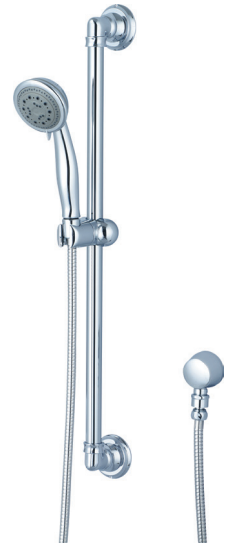

Model Number: 004MD6, 004TM6

Tools:

Power Drill

Silicone Sealant

Teflon Tape

Rags

Warnings and Notes:

Check with local plumbing code requirements before installation.

This product should be installed by a local listed plumber.

Do not use plumbers putty on threads.

Installation Steps:

Handheld Shower Set

(1) Make sure distance between two mounting plates is as following: For 004MD6 – 25-1/8", For 004TM6 – 26". Drill four 1/4" holes as shown in the drawing. Use a hammer to tap plastic anchors into the holes and flush with the wall. Secure the mounting plates on wall with mounting screws.

(2) Place top brass mount on the mounting plate, tighten mounting screw on the top of brass mount. Place slide bar to top brass mount.

(3) Place slide bar to bottom brass mount. Place bottom brass mount on mounting plate, tighten mounting screw on the bottom of brass mount. Align the notch on the bottom of slide bar to face back on bottom brass mount, tighten Allen screws on both brass mounts to secure slide bar.

(4) Apply Teflon tape to the pipe nipple stretching out from the wall, attach drop ell to pipe nipple. Install vacuum breaker to drop ell. Connect 60" stainless steel hose to vacuum breaker. Use silicone sealant to caulk around drop ell to create water tight seal. Turn on water and check for any leaks. Turn off water and connect handheld showerhead to 60" stainless steel hose.