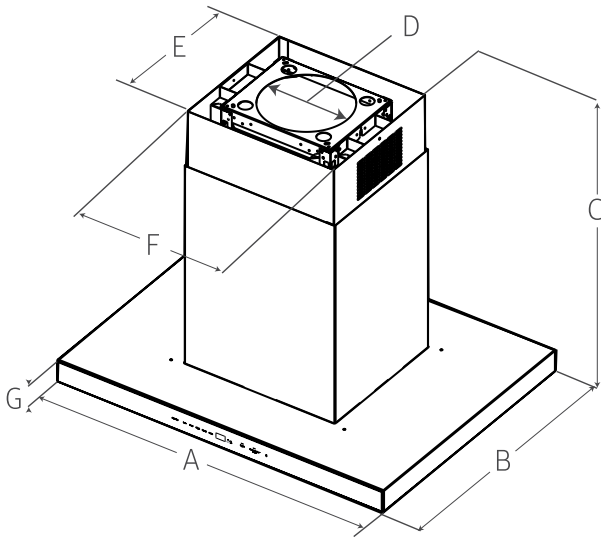

DIMENSIONS & WEIGHT

APPLIANCE DIMENSIONS (W X H X D) (IN.)	42 X 2-3/8 X 27-1/8
--	---------------------

WARRANTY

LIMITED, PARTS AND LABOR	2 YEARS
--------------------------	---------

ACCESSORIES

DHD-D0000IS	DUCT COVER EXTENSION SILVER STAINLESS
DHD-D0000IM	DUCT COVER EXTENSION GRAPHITE STAINLESS

dacor 42-INCH ISLAND HOOD

APPLIANCE DIMENSIONS

42"	
A	42" (106.5 CM)
B	27-1/4" (69.3 CM)
C	MAX. 52-1/2" (133.3 CM) MIN. 32-1/4" (82 CM)
D	10" (25.4 CM)
E	14-11/16" (37.3 CM)
F	16-1/2" (42 CM)
G	2-3/8" (6 CM)