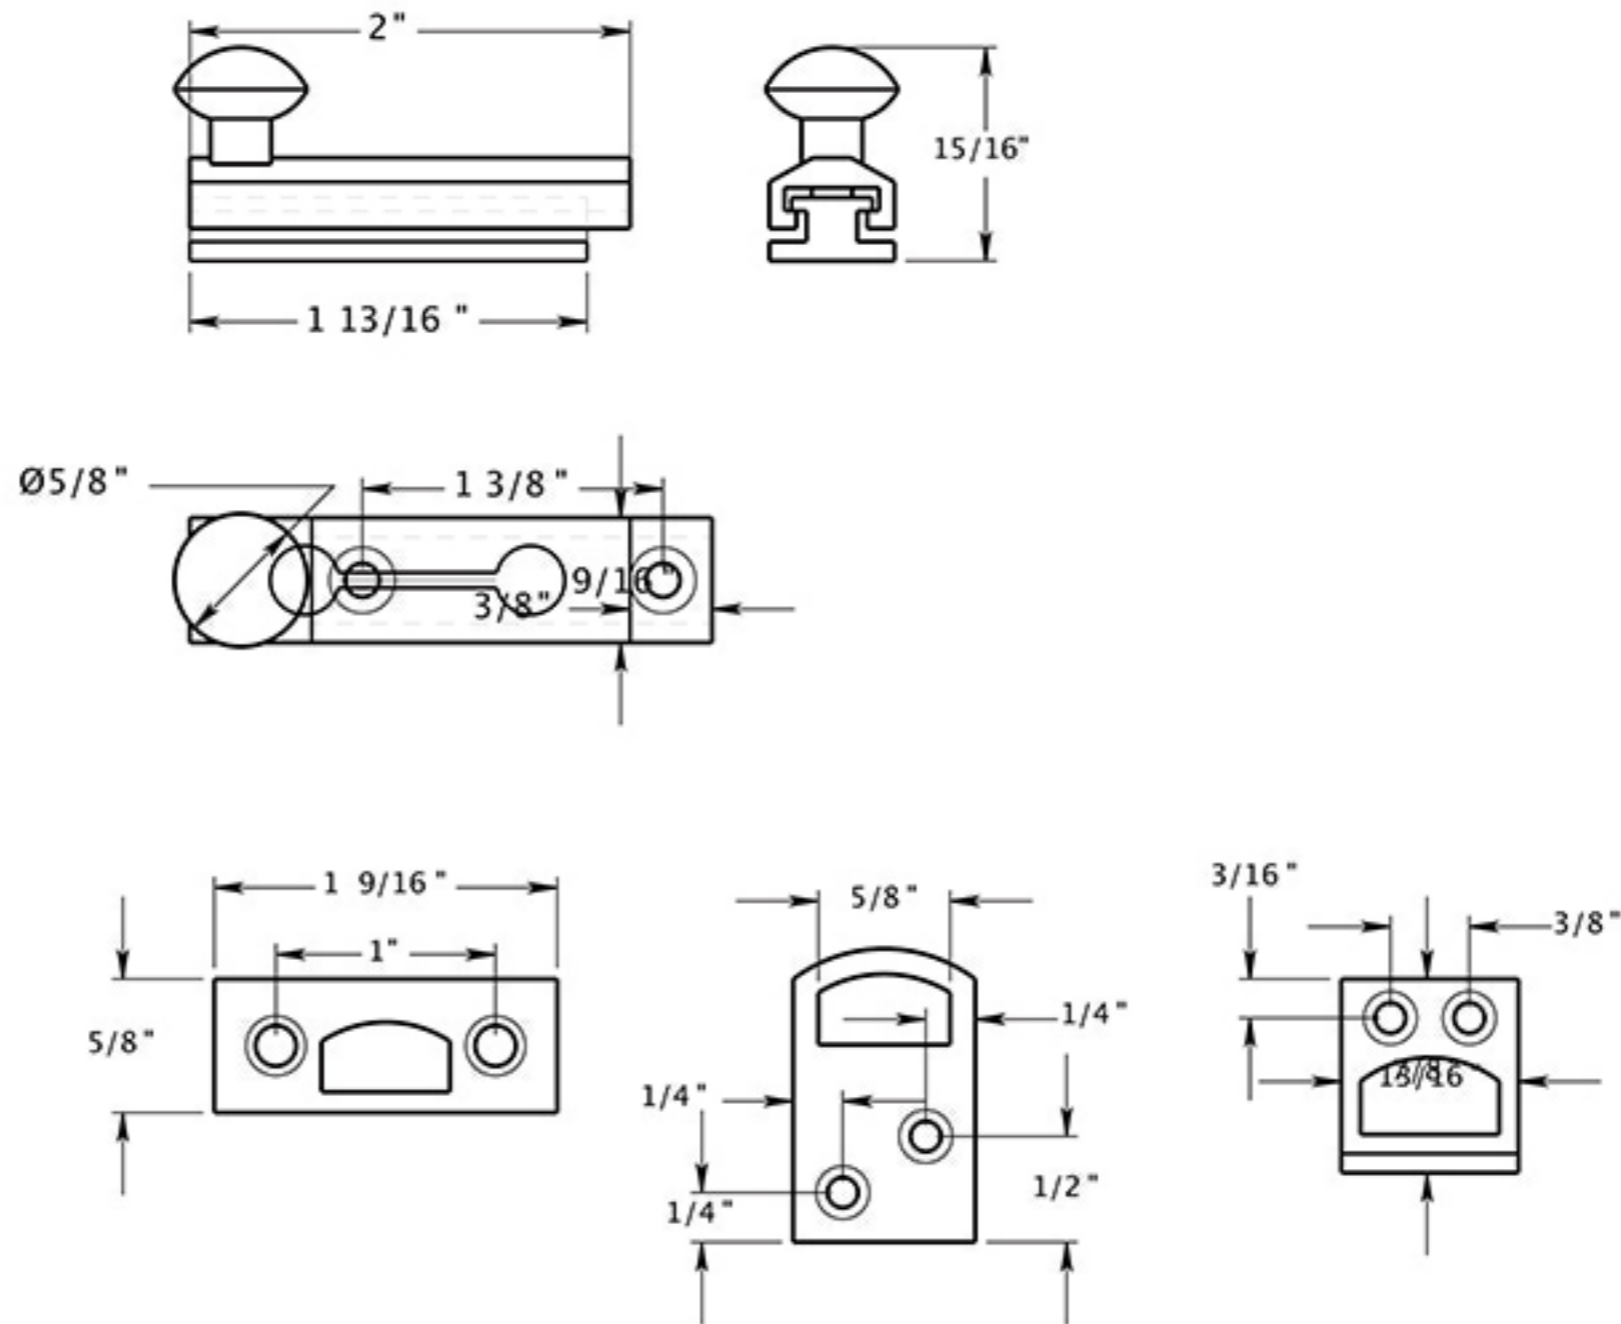

2SBCS

2" SURFACE BOLTS / HD / CONCEALED SCREWS / SOLID BRASS

DRAWING NOT TO SCALE

NOTE: Deltana reserves the right to constantly improve its products and is not responsible for differences between the product in-hand and the specifications contained in this drawing. We do not recommend to pre-drill holes or pre-cut woods or metals based on the drawing information if the veracity of the specifications has not been proven by the live product.