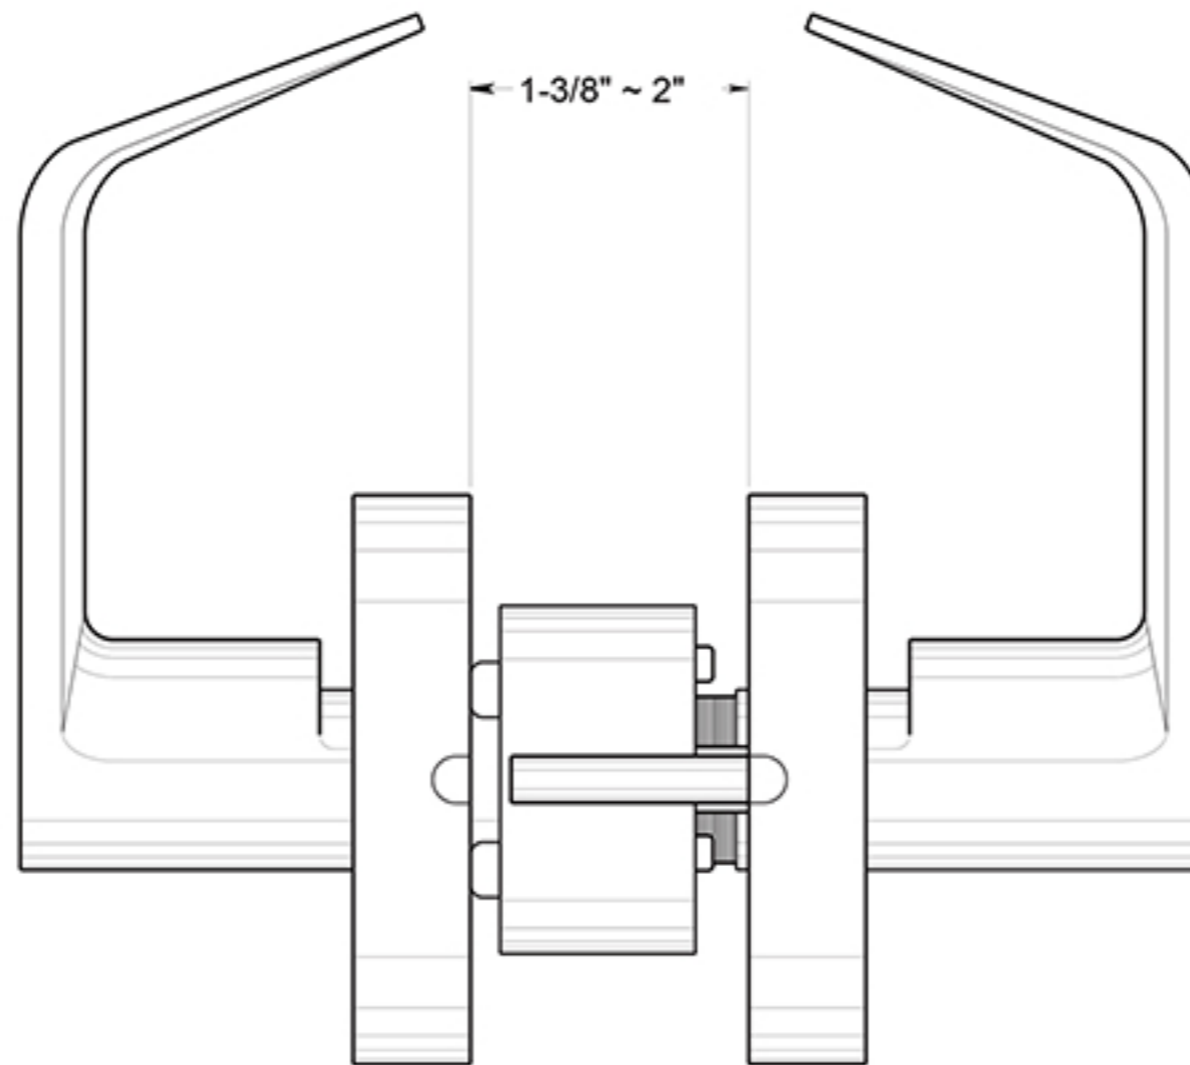

CL504ECCNC

LEVERSET / CLARENDON / STORE ROOM / IC CORE / COMMERCIAL GRADE 2 / STEEL & ZINC

DRAWING NOT TO SCALE

NOTE: Deltana reserves the right to constantly improve its products and is not responsible for differences between the product in-hand and the specifications contained in this drawing. We do not recommend to pre-drill holes or pre-cut woods or metals based on the drawing information if the veracity of the specifications has not been proven by the live product.