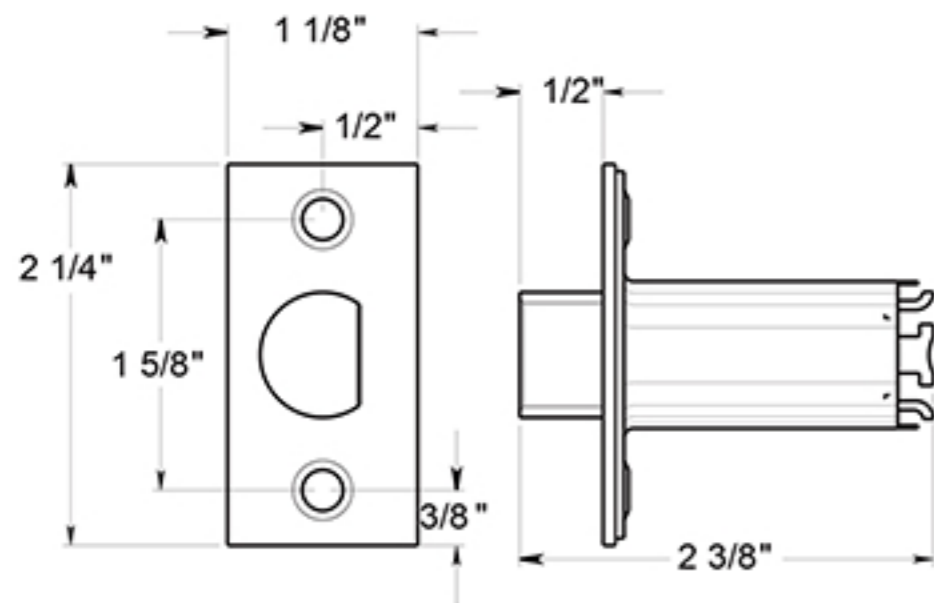

CL504ECCNC

LEVERSET / CLARENDON / STORE ROOM / IC CORE / COMMERCIAL GRADE 2 / STEEL & ZINC

DRAWING NOT TO SCALE

NOTE: Deltana reserves the right to constantly improve its products and is not responsible for differences between the product in-hand and the specifications contained in this drawing. We do not recommend to pre-drill holes or pre-cut woods or metals based on the drawing information if the veracity of the specifications has not been proven by the live product.