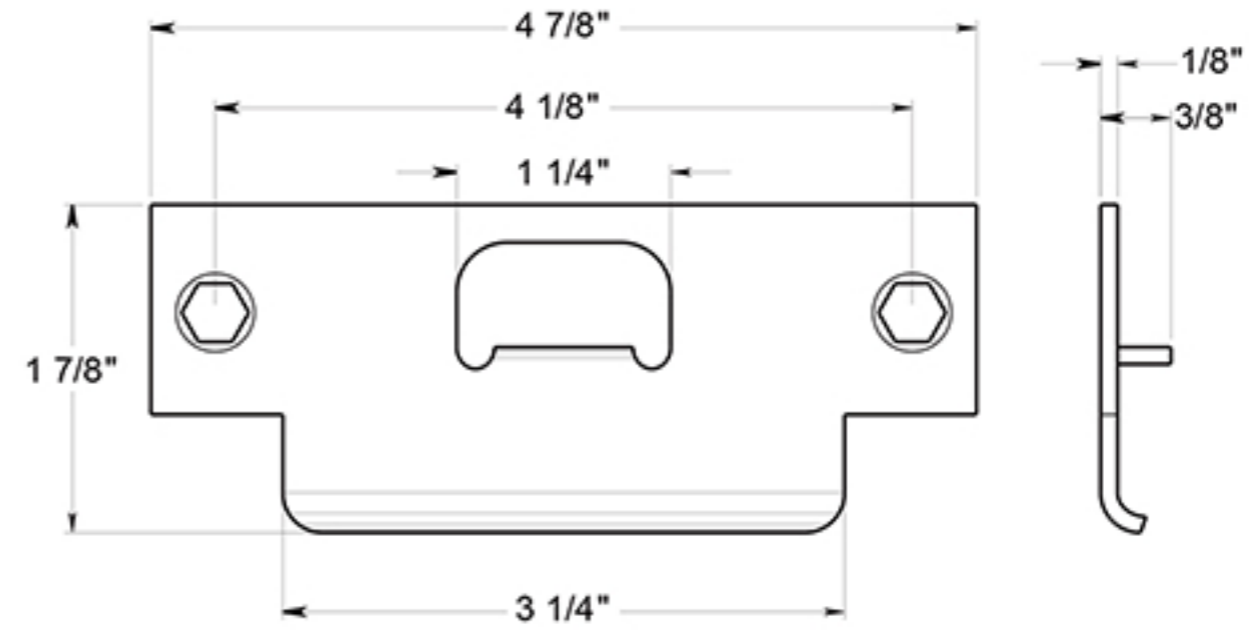

CL504ECCNC

LEVERSET / CLARENDON / STORE ROOM / IC CORE / COMMERCIAL GRADE 2 / STEEL & ZINC

DRAWING NOT TO SCALE

NOTE: Deltana reserves the right to constantly improve its products and is not responsible for differences between the product in-hand and the specifications contained in this drawing. We do not recommend to pre-drill holes or pre-cut woods or metals based on the drawing information if the veracity of the specifications has not been proven by the live product.