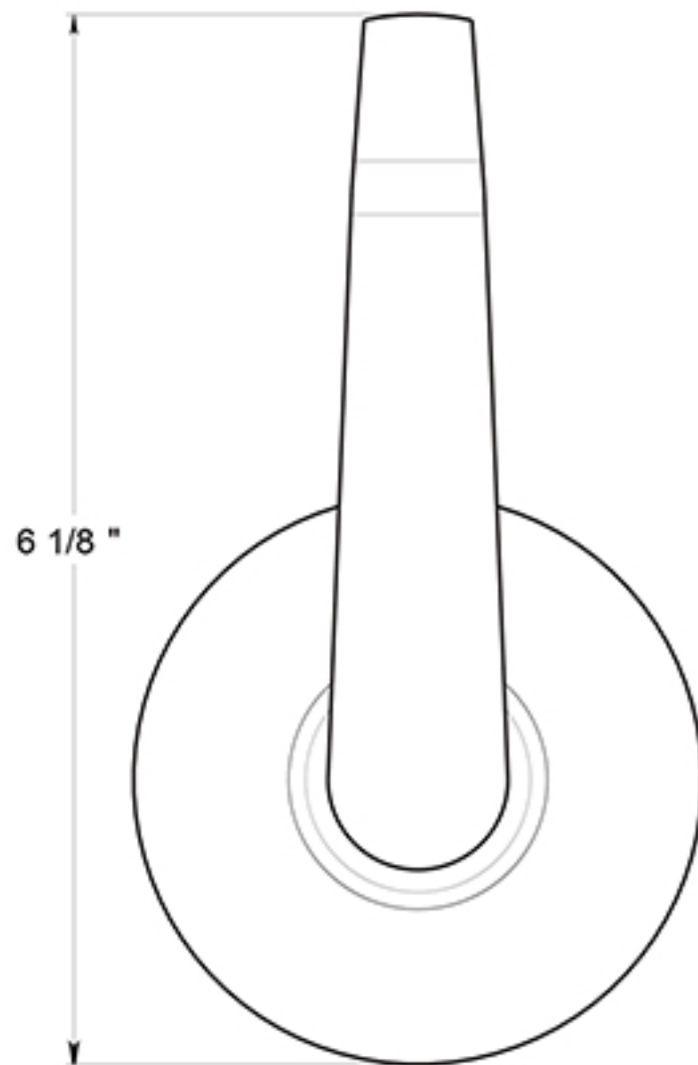

CL504ECCNC

LEVERSET / CLARENDON / STORE ROOM / IC CORE / COMMERCIAL GRADE 2 / STEEL & ZINC

DRAWING NOT TO SCALE

NOTE: Deltana reserves the right to constantly improve its products and is not responsible for differences between the product in-hand and the specifications contained in this drawing. We do not recommend to pre-drill holes or pre-cut woods or metals based on the drawing information if the veracity of the specifications has not been proven by the live product.