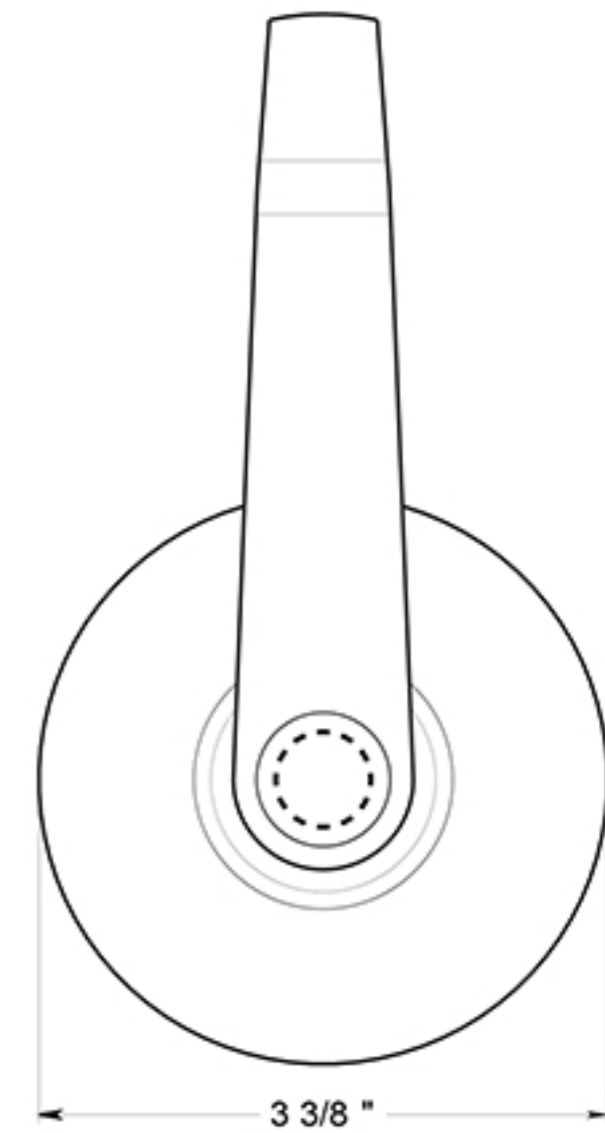

CL504ECCNC

LEVERSET / CLARENDON / STORE ROOM / IC CORE / COMMERCIAL GRADE 2 / STEEL & ZINC

DRAWING NOT TO SCALE

NOTE: Deltana reserves the right to constantly improve its products and is not responsible for differences between the product in-hand and the specifications contained in this drawing. We do not recommend to pre-drill holes or pre-cut woods or metals based on the drawing information if the veracity of the specifications has not been proven by the live product.