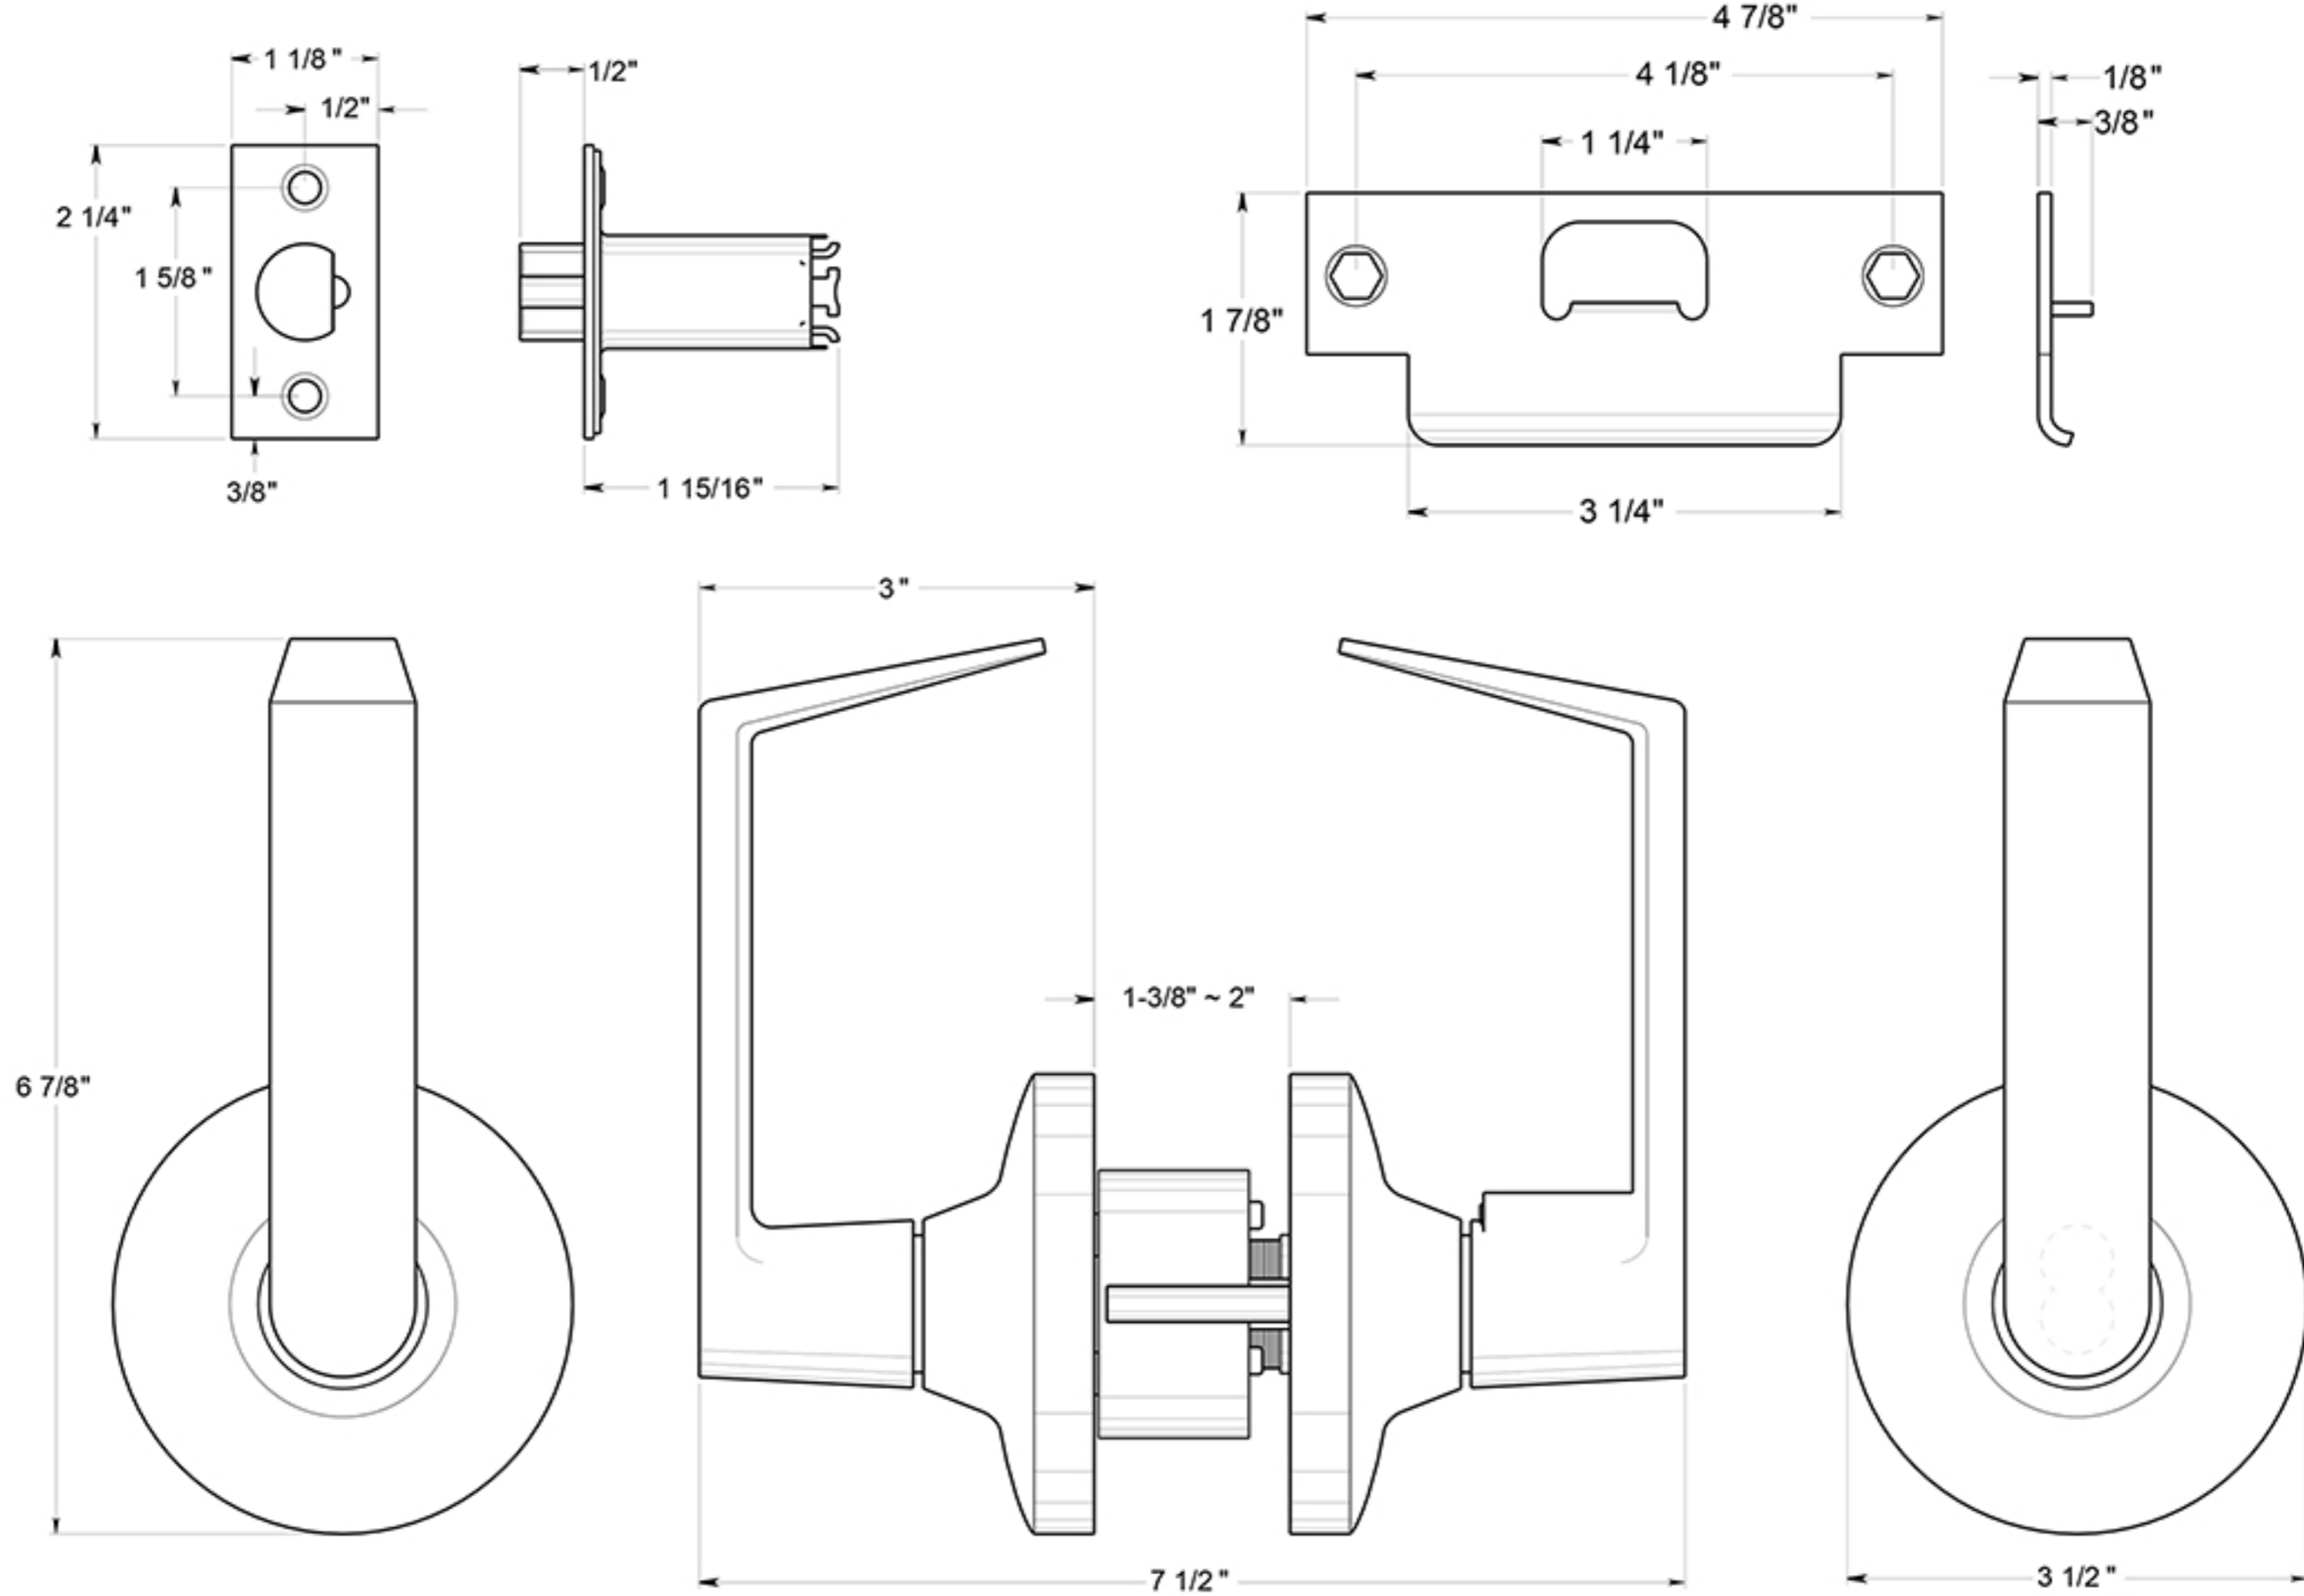

CL504FRCNC

CLARENDON LEVER / STORE ROOM / IC CORE / COMMERCIAL GRADE 1 / STEEL & ZINC

DRAWING NOT TO SCALE

NOTE: Deltana reserves the right to constantly improve its products and is not responsible for differences between the product in-hand and the specifications contained in this drawing. We do not recommend to pre-drill holes or pre-cut woods or metals based on the drawing information if the veracity of the specifications has not been proven by the live product.