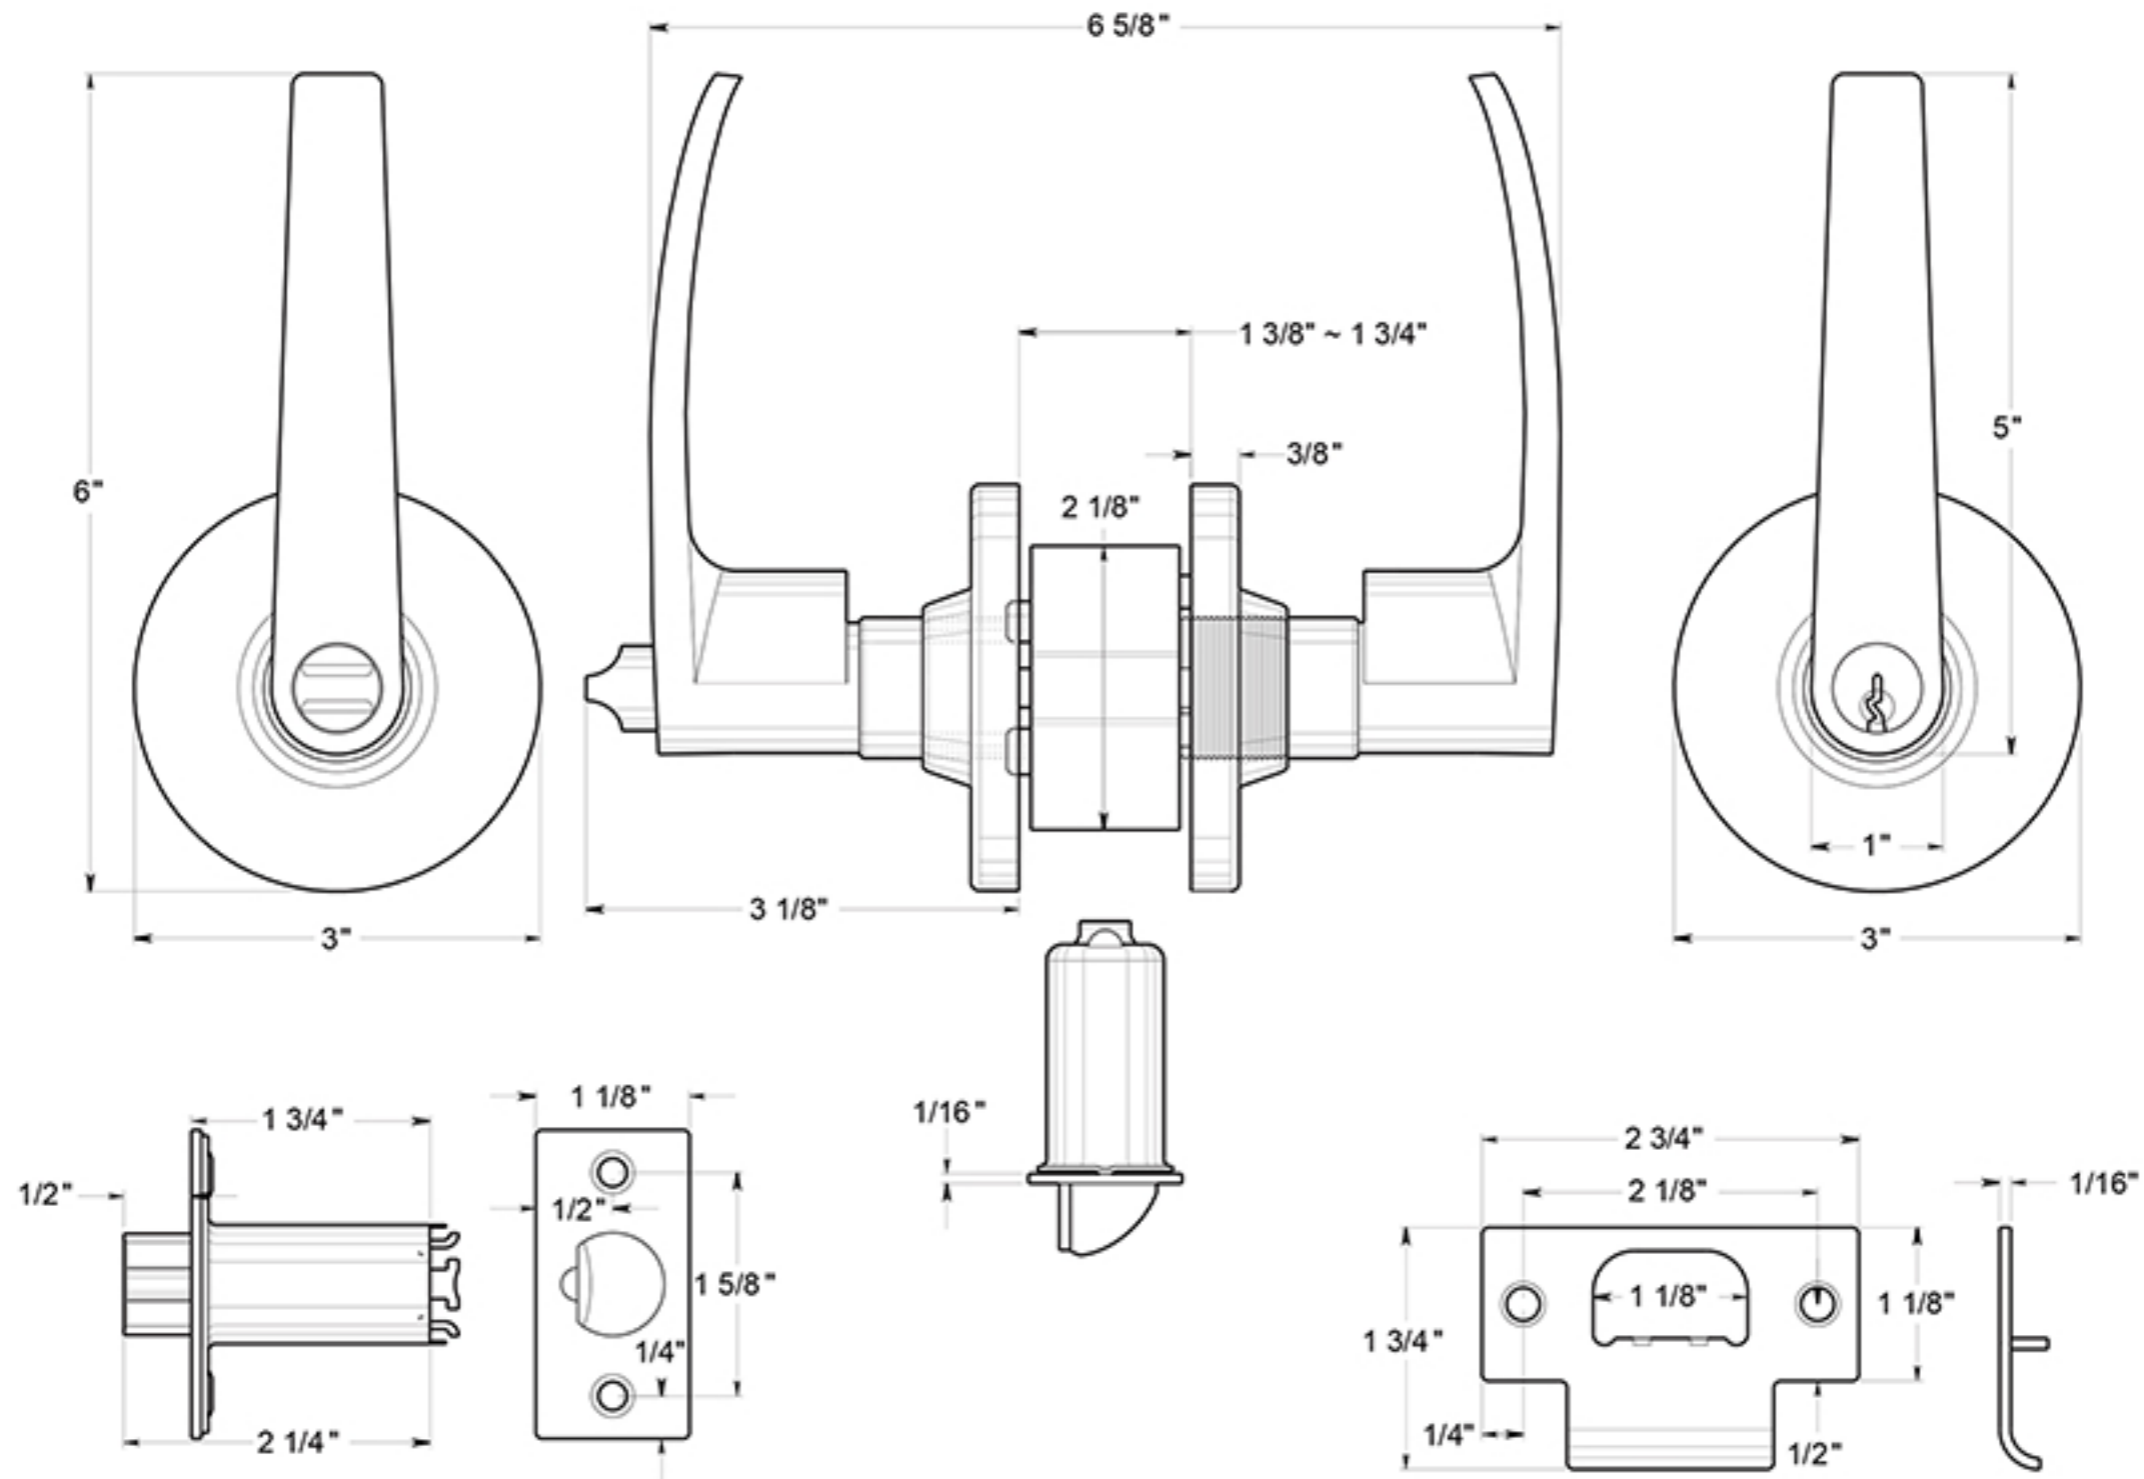

CL700EL

LEVERSET / STRAIGHT / ENTRY / COMMERCIAL LIGHT DUTY GRADE 2 / STEEL & ZINC

DRAWING NOT TO SCALE

NOTE: Deltana reserves the right to constantly improve its products and is not responsible for differences between the product in-hand and the specifications contained in this drawing. We do not recommend to pre-drill holes or pre-cut woods or metals based on the drawing information if the veracity of the specifications has not been proven by the live product.