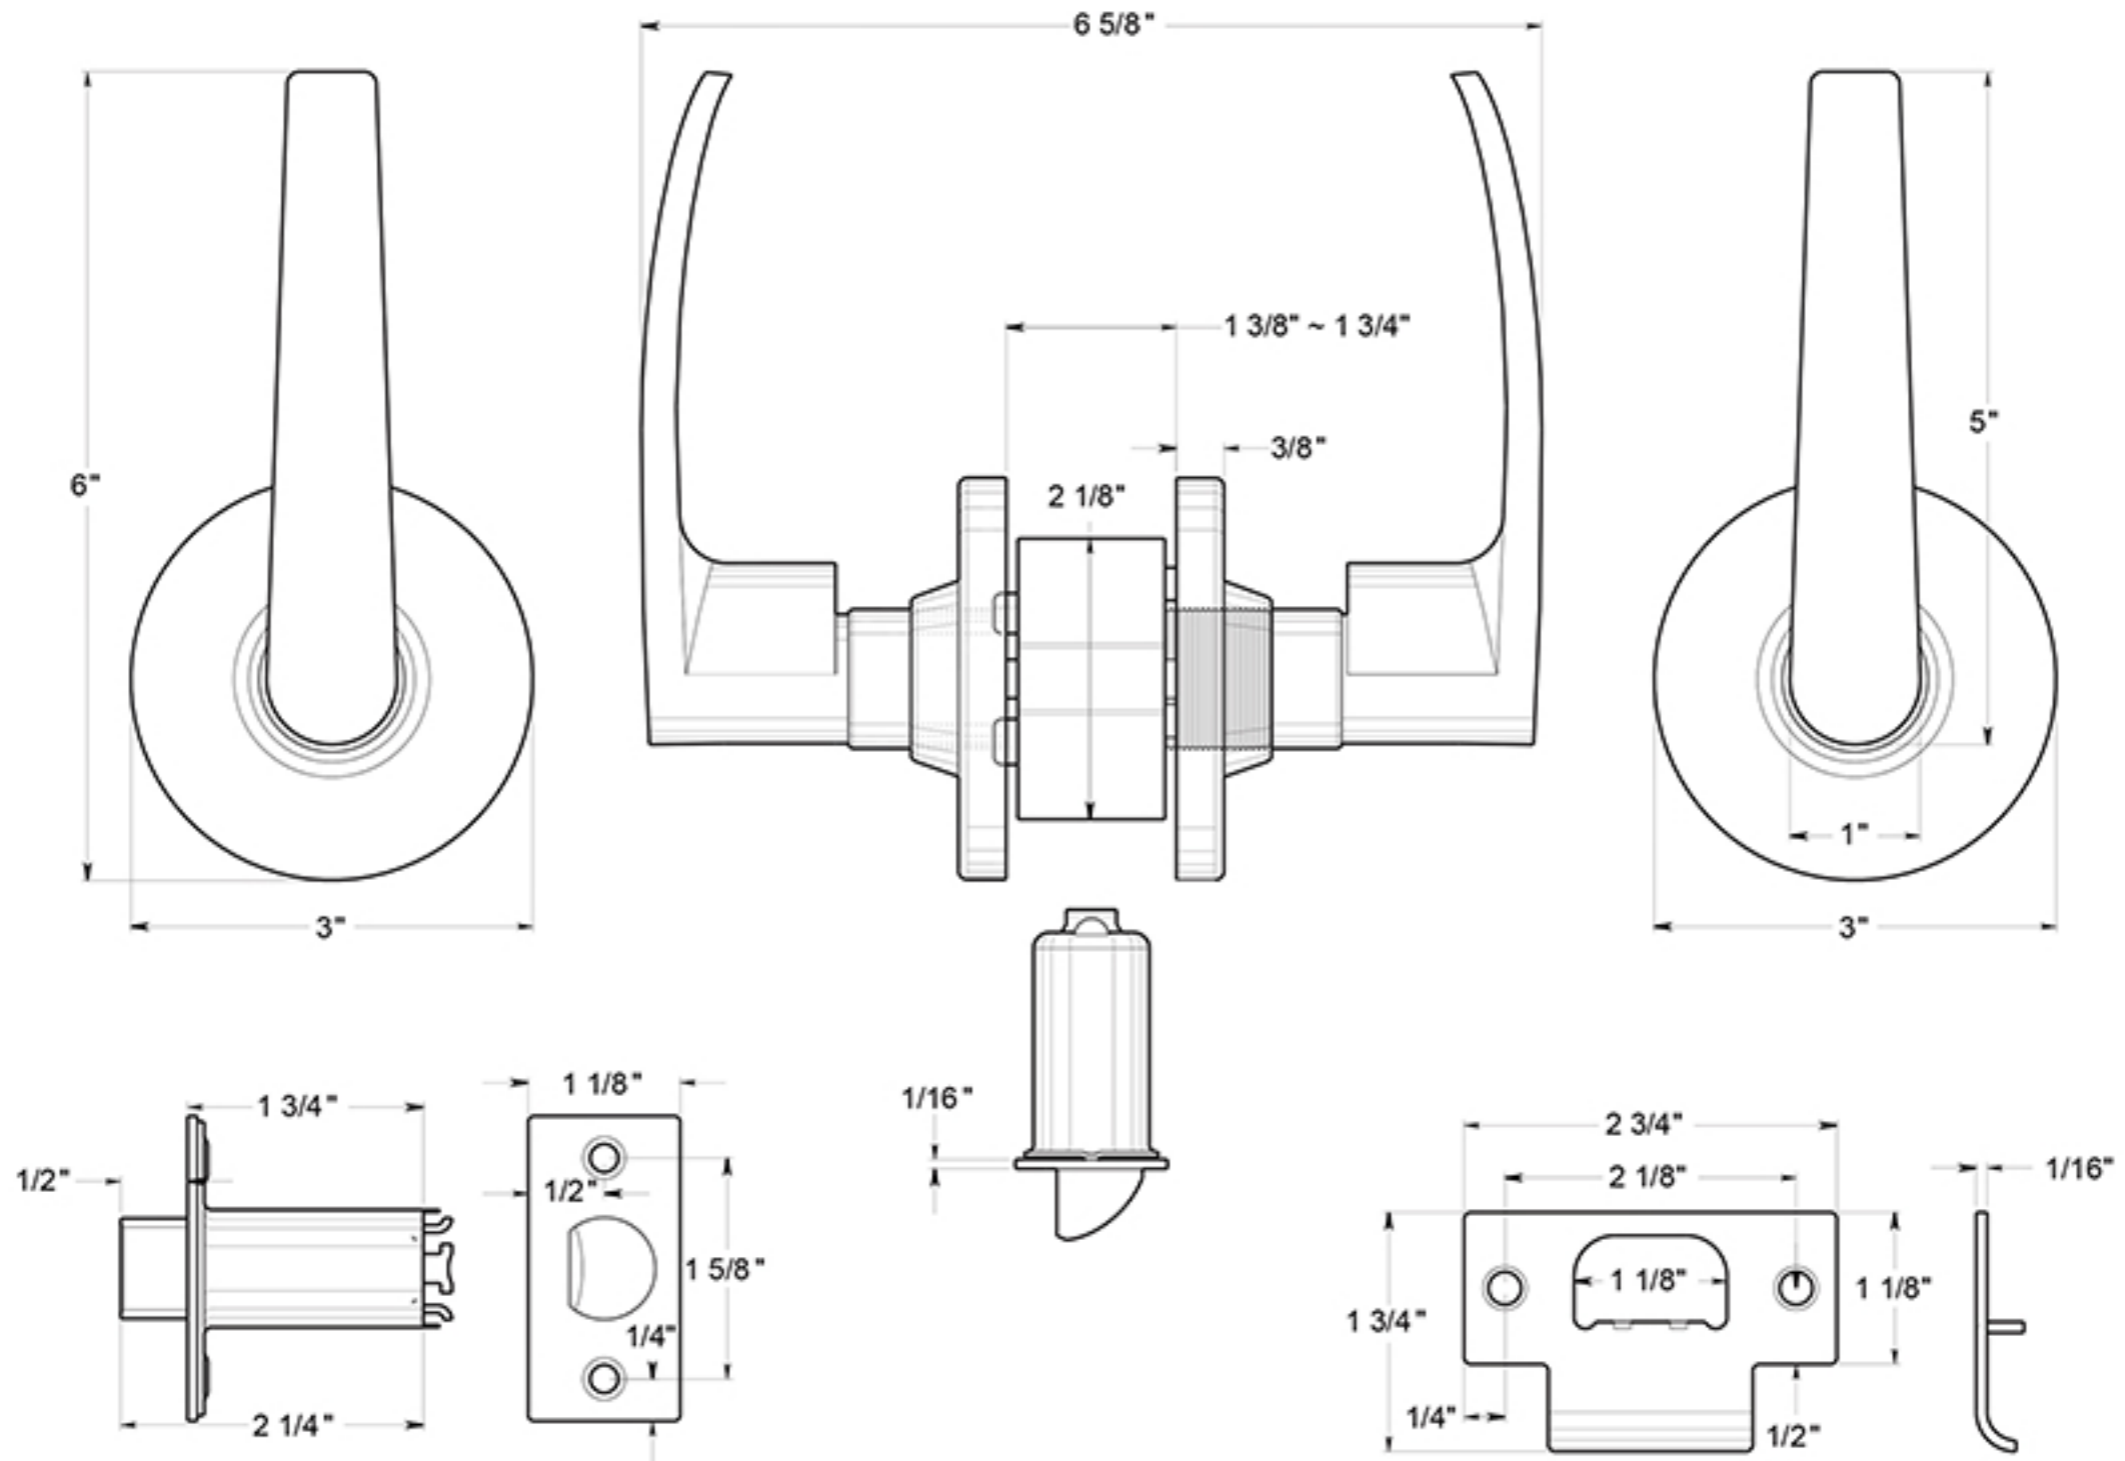

CL701EL

LEVERSET / STRAIGHT / PASSAGE / COMMERCIAL LIGHT DUTY GRADE 2 / STEEL & ZINC

DRAWING NOT TO SCALE

NOTE: Deltana reserves the right to constantly improve its products and is not responsible for differences between the product in-hand and the specifications contained in this drawing. We do not recommend to pre-drill holes or pre-cut woods or metals based on the drawing information if the veracity of the specifications has not been proven by the live product.