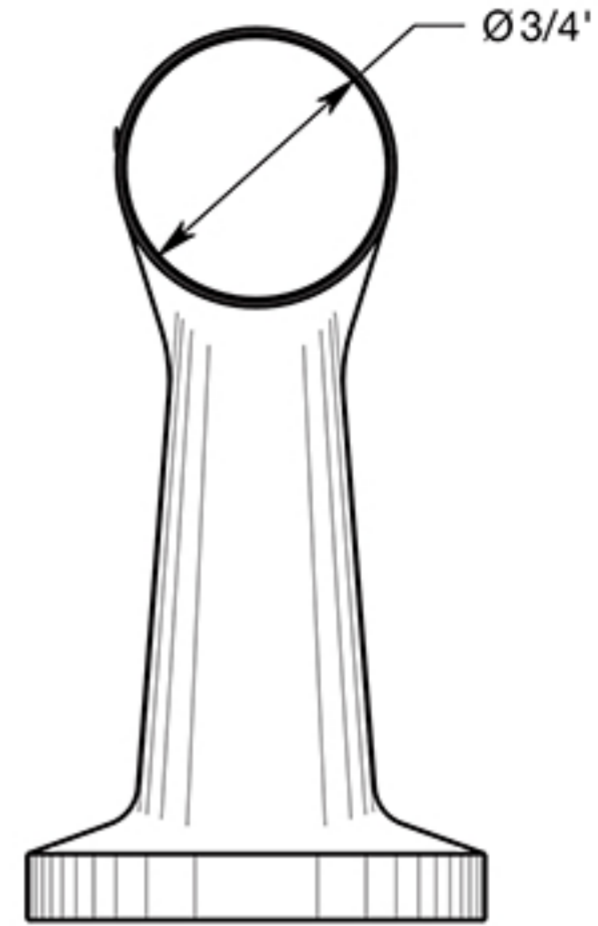

FDB278

2-7/8" DOOR BUMPER / FLOOR MOUNT / SOLID BRASS

CEMENT ANCHOR

THREAD: 22 x 1mm

DRAWING NOT TO SCALE

NOTE: Deltana reserves the right to constantly improve its products and is not responsible for differences between the product in-hand and the specifications contained in this drawing. We do not recommend to pre-drill holes or pre-cut woods or metals based on the drawing information if the veracity of the specifications has not been proven by the live product.