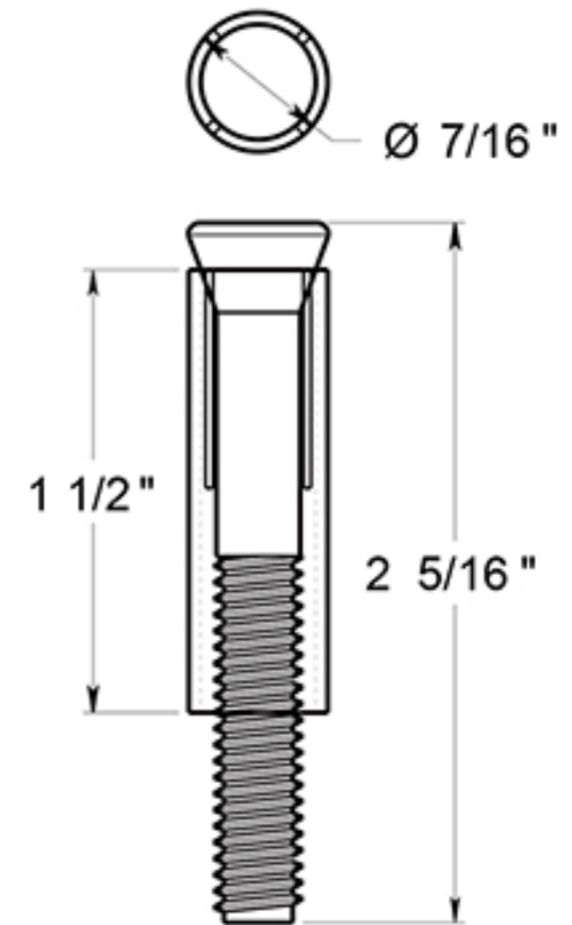

FDB278

2-7/8" DOOR BUMPER / FLOOR MOUNT / SOLID BRASS

CEMENT ANCHOR

THREAD: 22 x 1mm

DRAWING NOT TO SCALE

NOTE: Deltana reserves the right to constantly improve its products and is not responsible for differences between the product in-hand and the specifications contained in this drawing. We do not recommend to pre-drill holes or pre-cut woods or metals based on the drawing information if the veracity of the specifications has not been proven by the live product.