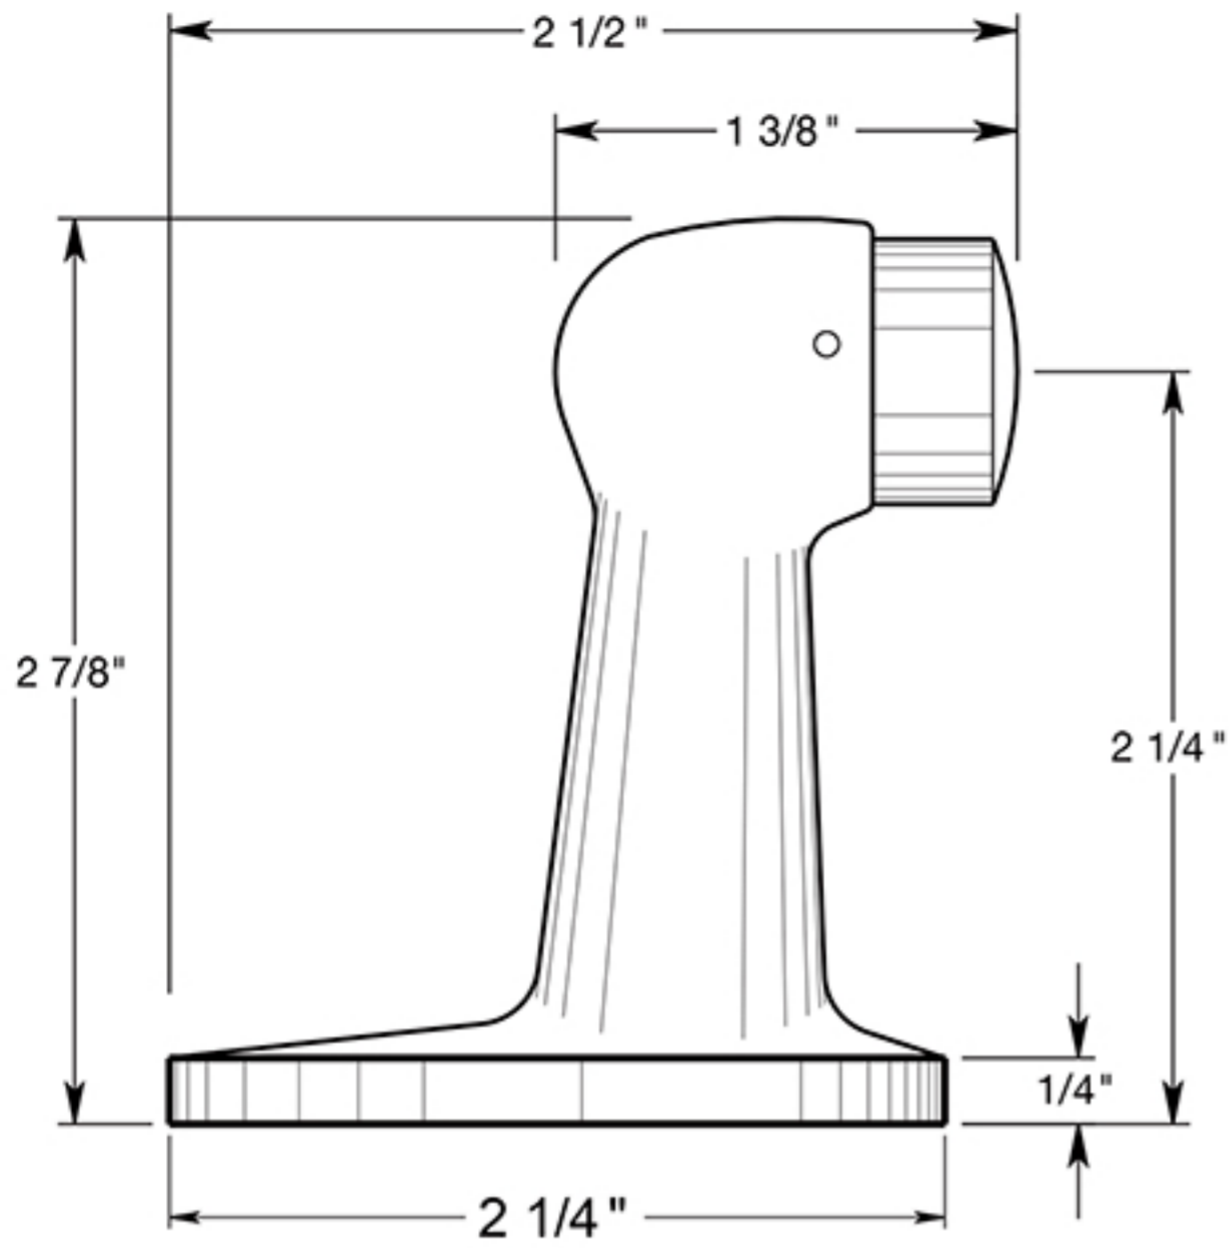

FDB278

2-7/8" DOOR BUMPER / FLOOR MOUNT / SOLID BRASS

CEMENT ANCHOR

THREAD: 22 x 1mm

DRAWING NOT TO SCALE

NOTE: Deltana reserves the right to constantly improve its products and is not responsible for differences between the product in-hand and the specifications contained in this drawing. We do not recommend to pre-drill holes or pre-cut woods or metals based on the drawing information if the veracity of the specifications has not been proven by the live product.