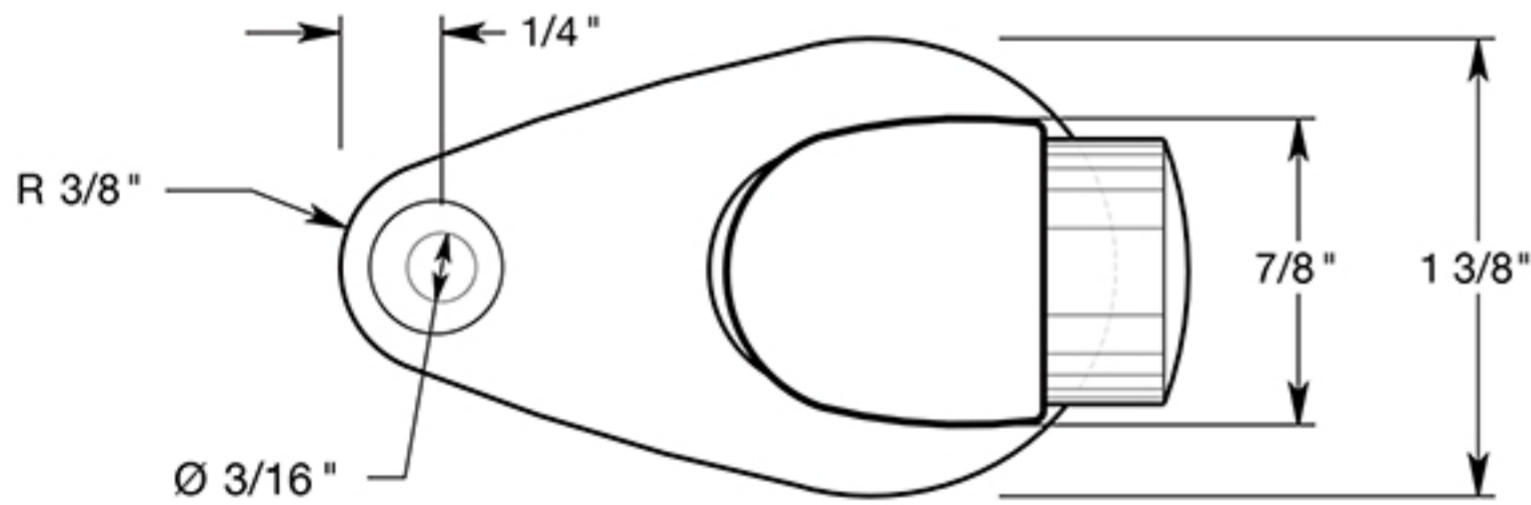

FDB278

2-7/8" DOOR BUMPER / FLOOR MOUNT / SOLID BRASS

CEMENT ANCHOR

THREAD: 22 x 1mm

DRAWING NOT TO SCALE

NOTE: Deltana reserves the right to constantly improve its products and is not responsible for differences between the product in-hand and the specifications contained in this drawing. We do not recommend to pre-drill holes or pre-cut woods or metals based on the drawing information if the veracity of the specifications has not been proven by the live product.