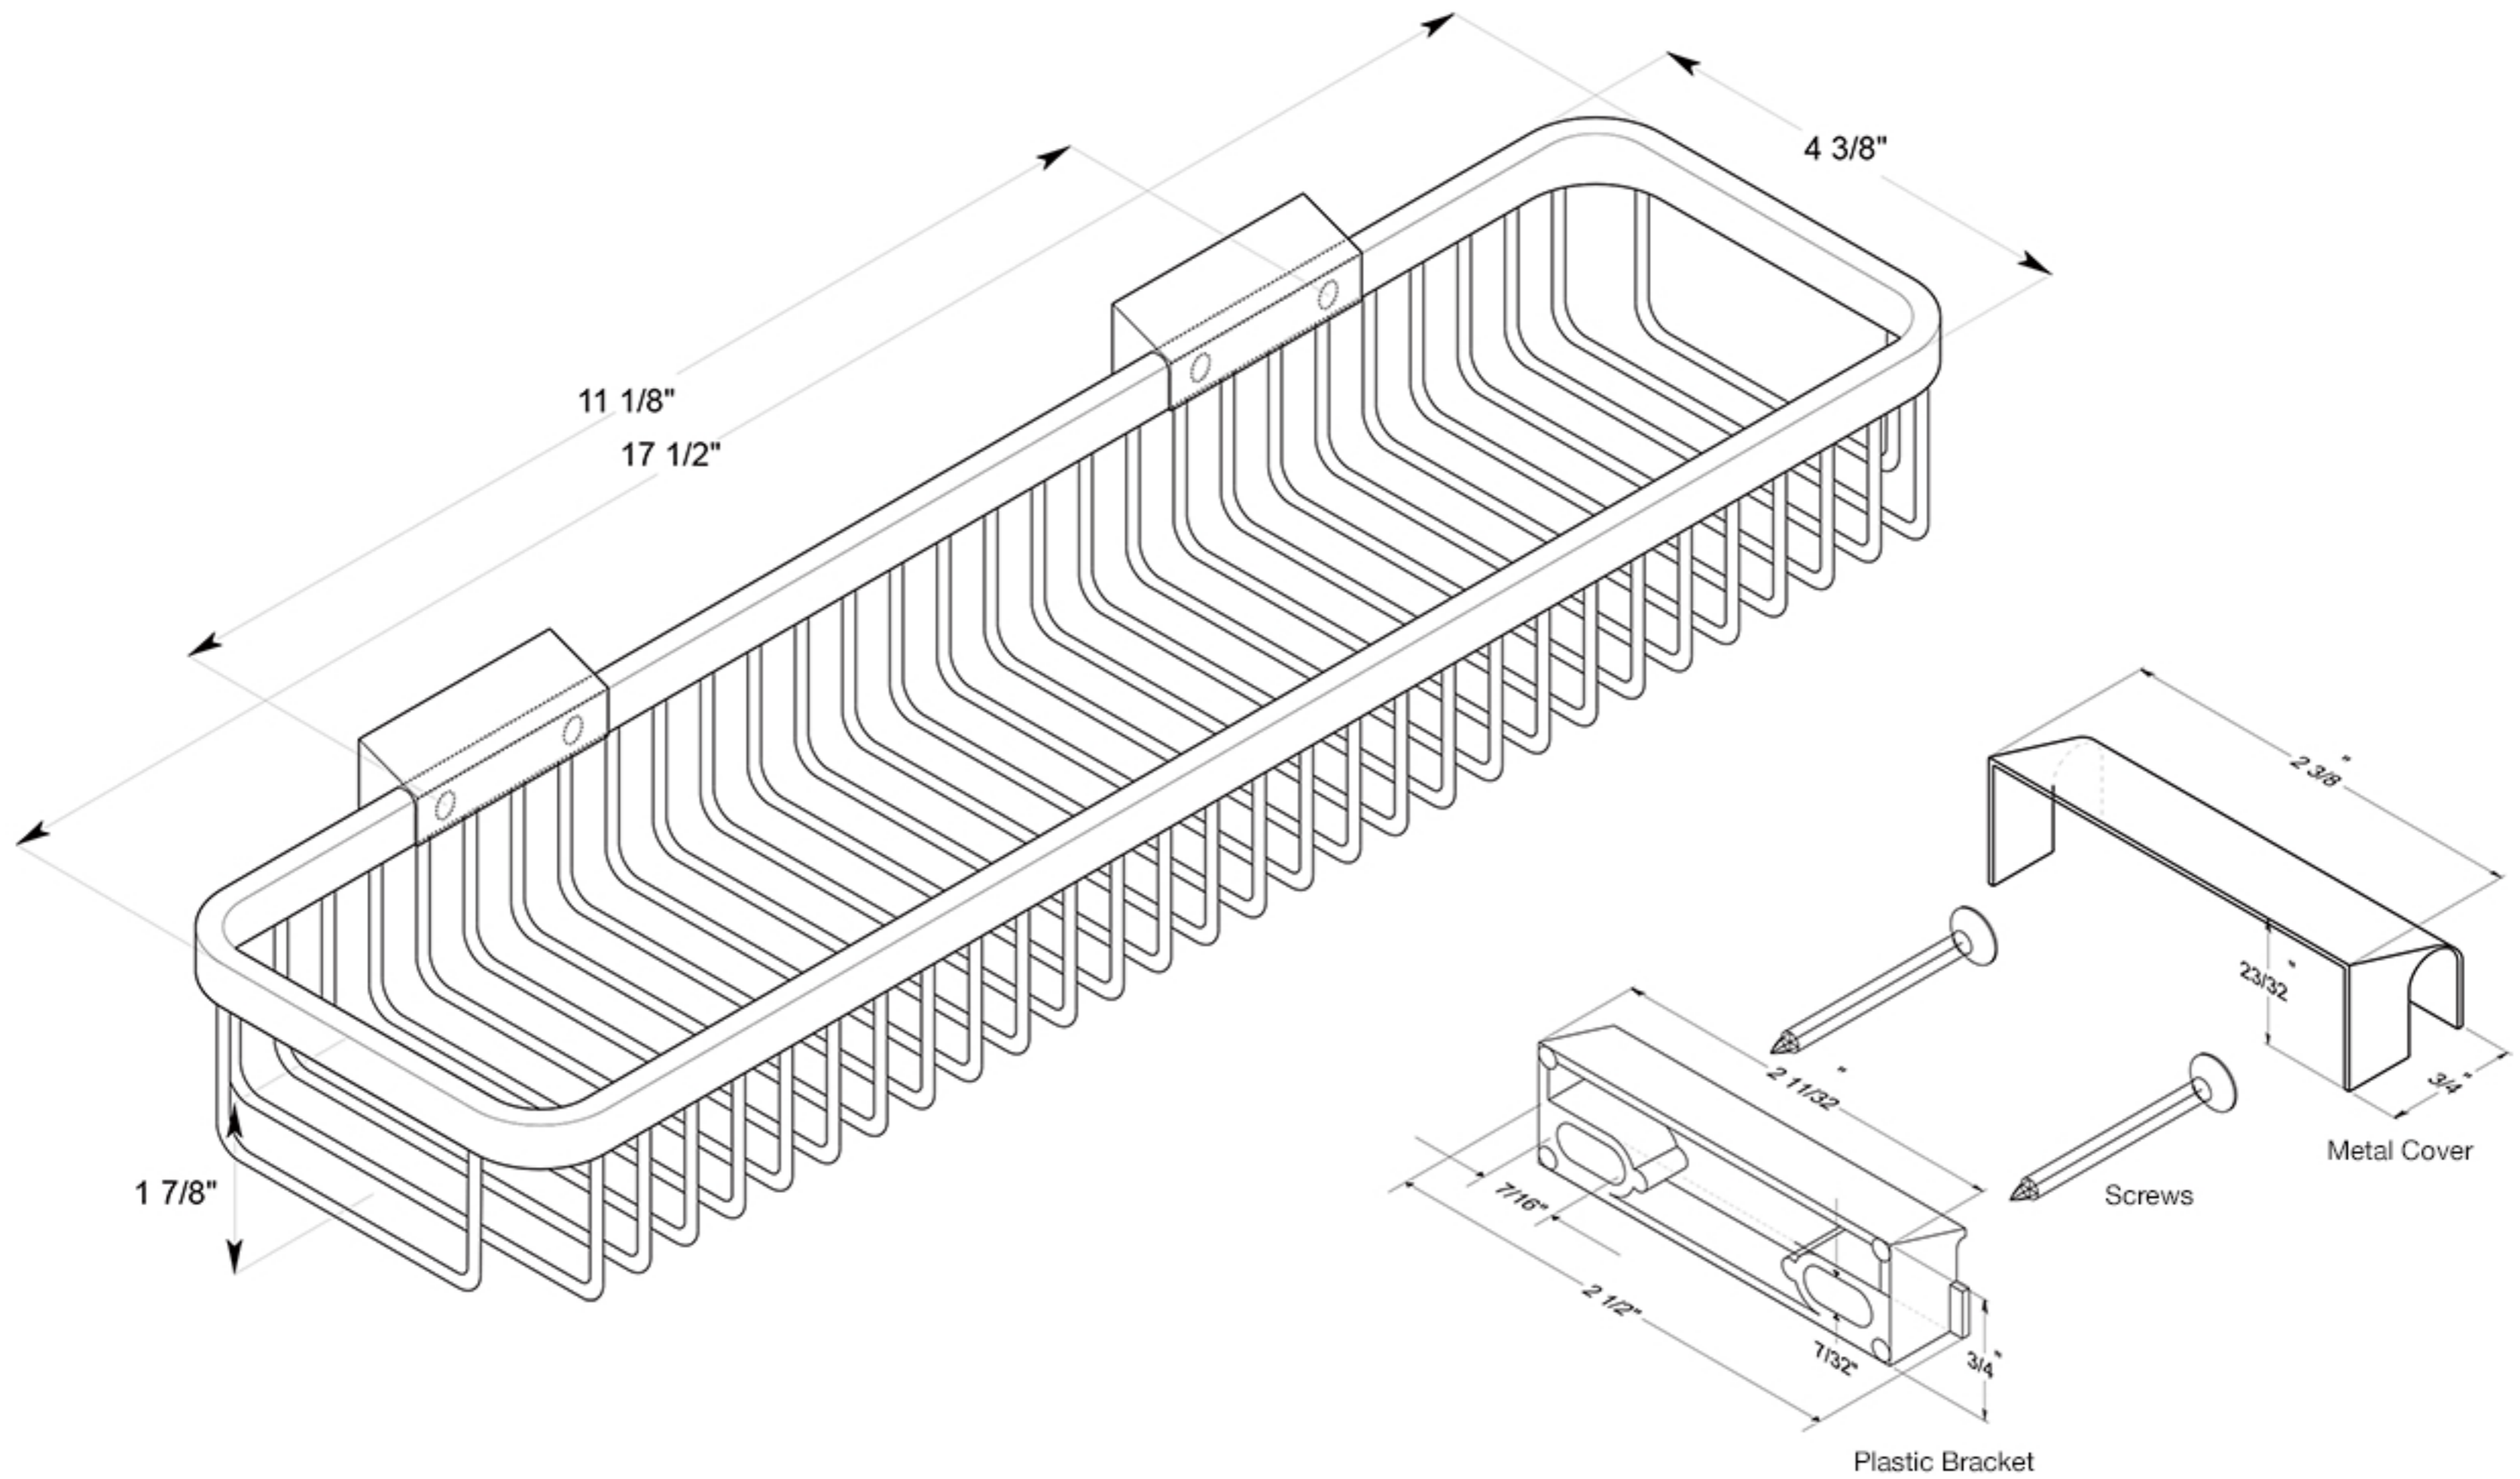

# WBR1851

17-1/2"x 4-3/8" WIRE BASKET / RECTANGULAR / SOLID BRASS

DRAWING NOT TO SCALE

NOTE: Deltana reserves the right to constantly improve its products and is not responsible for differences between the product in-hand and the specifications contained in this drawing. We do not recommend to pre-drill holes or pre-cut woods or metals based on the drawing information if the veracity of the specifications has not been proven by the live product.