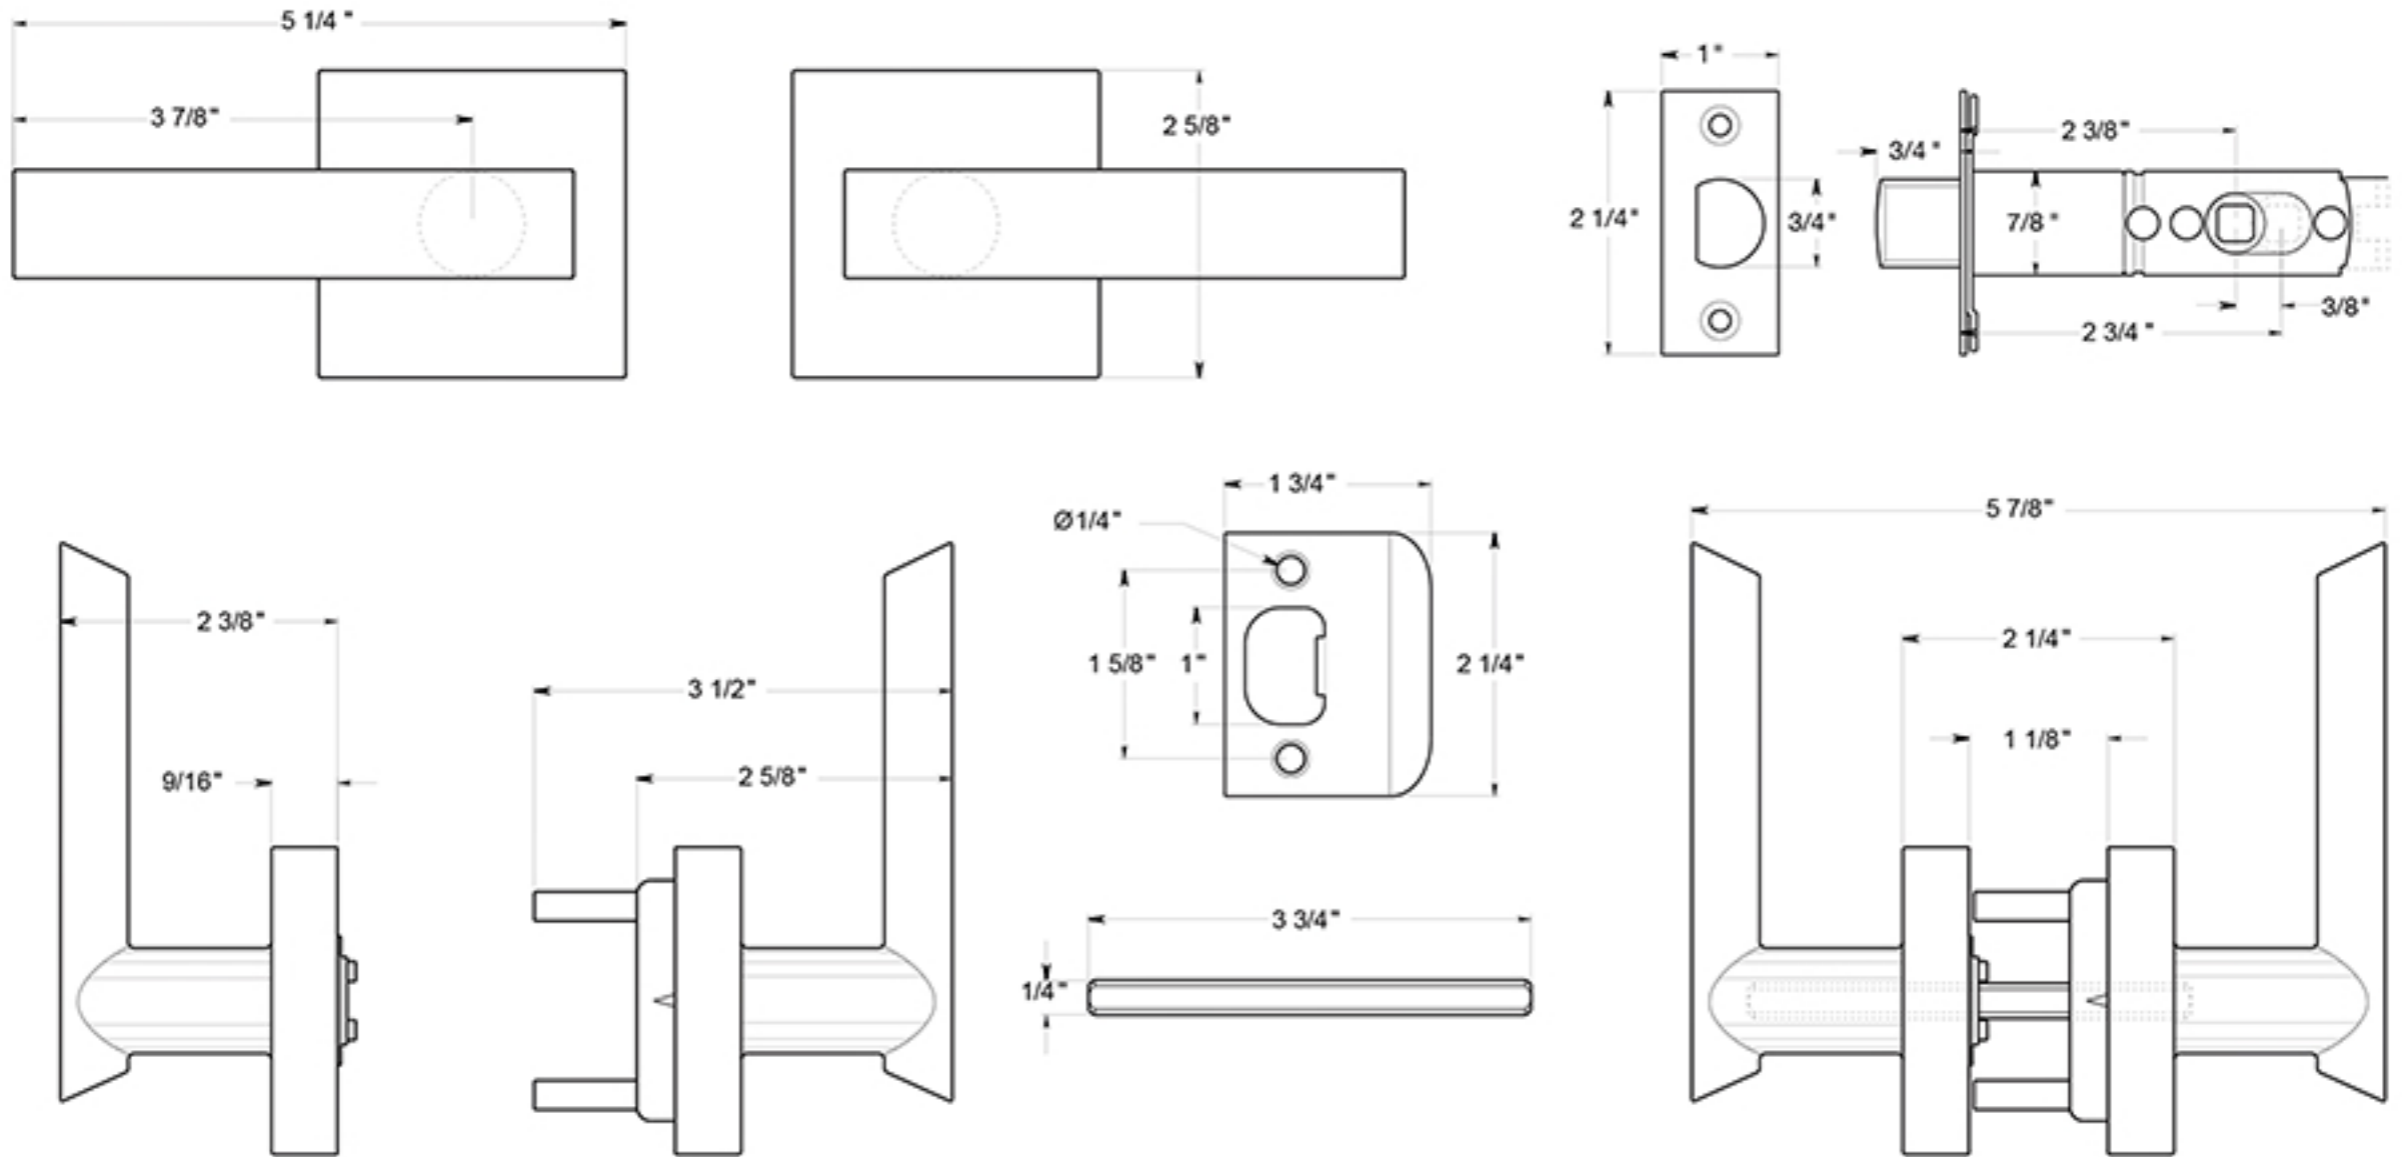

ZLLS3

LIVINGSTON LEVERS / PASSAGE / RESIDENTIAL ELITE / ZINC

DRAWING NOT TO SCALE

NOTE: Deltana reserves the right to constantly improve its products and is not responsible for differences between the product in-hand and the specifications contained in this drawing. We do not recommend to pre-drill holes or pre-cut woods or metals based on the drawing information if the veracity of the specifications has not been proven by the live product.