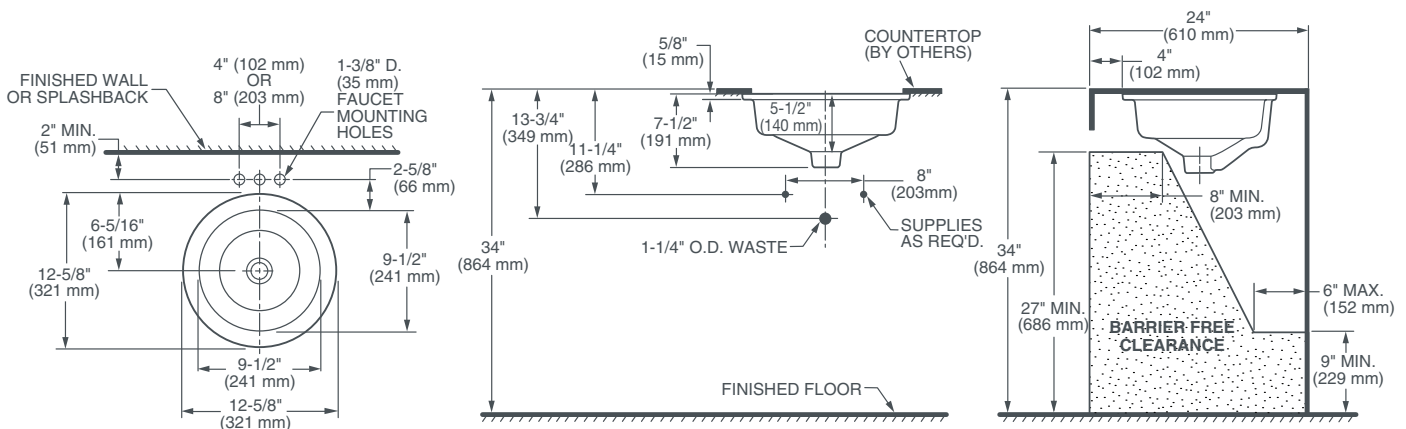

POP™

PETITE ROUND

UNDERCOUNTER LAVATORY

D20120000.XXX

FEATURES

- Vitreous china with overflow
- Design that combines diamond like facets and precise symmetry
- Designed to fit standard size countertops
- Undercounter mounting kit included
- EverClean® surface inhibits the growth of stain and odor causing bacteria, mold and mildew on the surface (applies to White, Biscuit and Black models)

DIMENSIONS

NOMINAL DIMENSIONS

12-5/8" x 12-5/8" x 7-1/2" (321 x 321 x 191 mm)

BOWL INSIDE DIMENSIONS

9-1/2" (241 mm) wide
 9-1/2" (241 mm) front to back
 5-1/2" (140 mm) depth

COLORS/FINISHES

Canvas White (415), Biscuit (071)

NOTES:

Dimensions shown for location supplies and "P" trap are suggested. Provide suitable reinforcement for all wall supports. Slab/pedestal anchors and mounting features to be furnished by others. Fittings not included with fixture and must be ordered separately. Installation Instructions supplied with lavatory.

IMPORTANT:

Dimensions of fixtures are nominal and may vary within the range of tolerance established by ANSI standards. These measurements are subject to change or cancellation. No responsibility is assumed for use of superseded or voided pages.