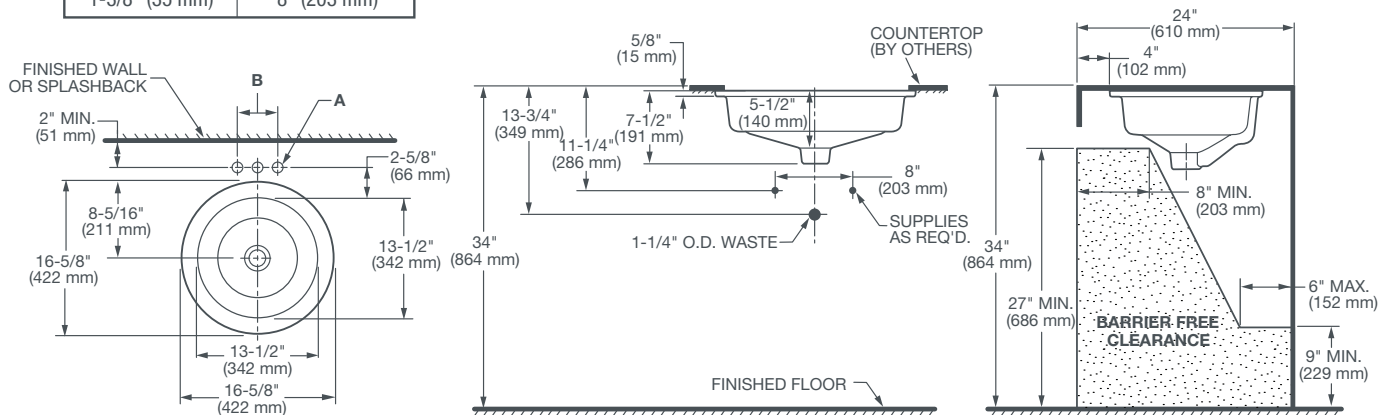

DIMENSIONS

NOMINAL DIMENSIONS

16-5/8" x 16-5/8" x 7-1/2" (422 x 422 x 191 mm)

BOWL INSIDE DIMENSIONS

13-1/2" (342 mm) wide

13-1/2" (342 mm) front to back

5-1/2" (140 mm) depth

COLORS/FINISHES

ROUGH-IN DIAGRAM SHOWN
ON NEXT PAGE

POP®

GRANDE ROUND

UNDER COUNTER

LAVATORY

A-Fitting Dia.	B-Fitting Spread
A	B
1-3/8" (35 mm)	4" (102 mm)
1-3/8" (35 mm)	8" (203 mm)

NOTES:

Dimensions shown for location supplies and "P" trap are suggested. Provide suitable reinforcement for all wall supports. Slab/pedestal anchors and mounting features to be furnished by others. Fittings not included with fixture and must be ordered separately. Installation Instructions supplied with lavatory.

IMPORTANT:

Dimensions of fixtures are nominal and may vary within the range of tolerance established by ANSI standards. These measurements are subject to change or cancellation. No responsibility is assumed for use of superseded or voided pages.