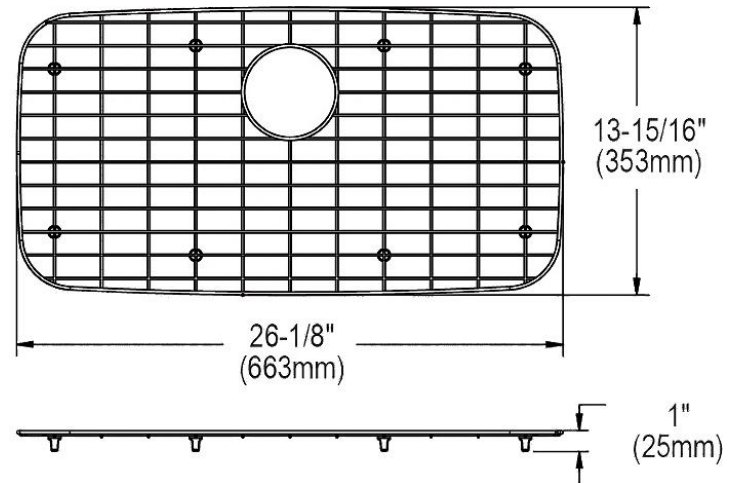

Material:	Stainless Steel
Finish:	Polished Stainless Steel
Dimensions:	26-1/8" x 13-15/16" x 1"
Fits Bowl Size(s):	28" x 15-3/4"

Special Note: For bowls with rear center drain opening.

AMERICAN PRIDE. A LIFETIME TRADITION.
Like your family, the Elkay family has values and traditions that endure. For almost a century, Elkay has been a family-owned and operated company, providing thousands of jobs that support our families and communities.

[Clean and Care Manual (PDF)](#)

[Clean and Care Manual (PDF)](#)

[Installation Instructions (PDF)](#)

[Warranty (PDF)](#)