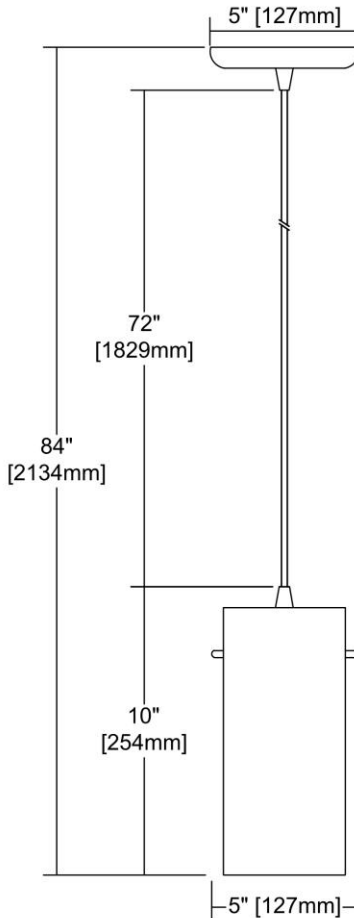

ITEM #:	10447/1
UPC	748119123387
Description	Capri 1-Light Mini Pendant in Satin Nickel with Gray Capiz Shells on Glass
Finish	Satin Nickel
Materials	Capiz Shells, Glass, Metal
Brand	ELK Lighting
Collection	Capri
Category	Indoor Lighting
Type	Mini Pendant

ITEM DIMENSIONS				RATINGS & SPECIFICATIONS				
Width	5 inches			Safety Rating	N/A		Certification	N/A
Depth	5 inches			ADA Compliant	N/A		Voltage	N/A
Height	10 inches			BULBS / SOCKETS				
Weight	2 pounds			Quantity	1	Wattage	60 watts	
ADDITIONAL DIMENSIONS				Included	No		Type	A19 (E26 Medium Base)
Backplate / Canopy	5x5			Other	N/A			
HCWO	N/A			CHAIN / CORD INFORMATION				
Min. Extension	N/A			Chain	N/A		Cord	N/A
Max. Extension	N/A			SHADE / GLASS DETAILS				
OVERALL HEIGHT				Shade/Glass Description	Grey Capiz Shells on Glass			
Min.	N/A		Max.	N/A				
EXTENSION ROD(S)				Width	N/A		Height	N/A
N/A				Width at Top	N/A		Width at Bottom	N/A