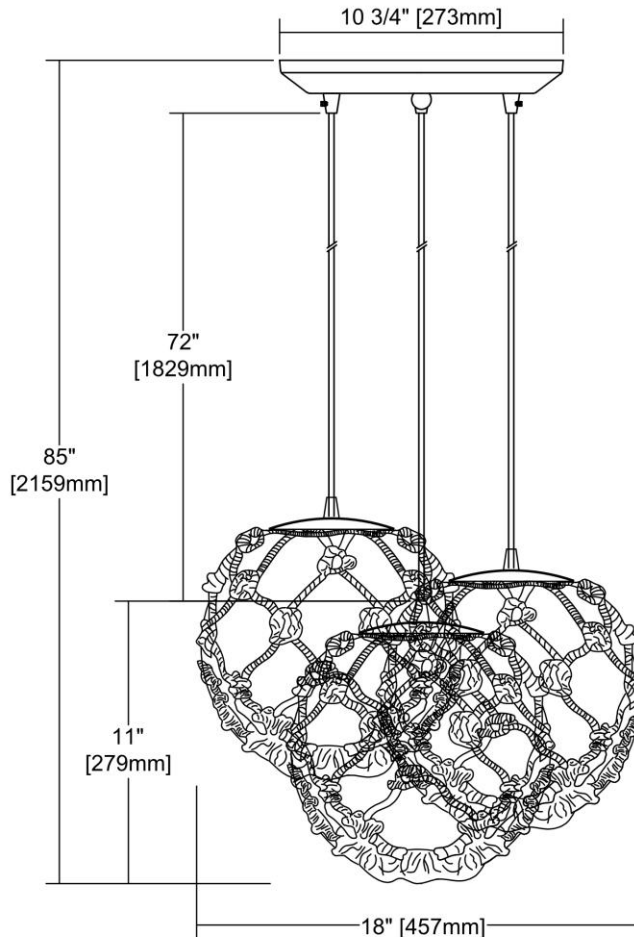


	ITEM #:	10715/3
	UPC	748119124421
	Description	Coastal Inlet 3-Light Triangular Pendant Fixture in Oiled Bronze with Rope and Clear Glass
	Finish	Oil Rubbed Bronze
	Materials	Glass, Metal, Rope
	Brand	ELK Lighting
	Collection	Coastal Inlet
	Category	Indoor Lighting
	Type	Mini Pendant

ITEM DIMENSIONS				RATINGS & SPECIFICATIONS				
Width	12 inches			Safety Rating	N/A		Certification	N/A
Depth	12 inches			ADA Compliant	N/A		Voltage	N/A
Height	11 inches			BULBS / SOCKETS				
Weight	7 pounds			Quantity	3	Wattage	60 watts	
ADDITIONAL DIMENSIONS				Included	No		Type	A19 (E26 Medium Base)
Backplate / Canopy	10x10			Other	N/A			
HCWO	N/A			CHAIN / CORD INFORMATION				
Min. Extension	N/A			Chain	N/A		Cord	N/A
Max. Extension	N/A			SHADE / GLASS DETAILS				
OVERALL HEIGHT				Shade/Glass Description	Hitchknot Rope-wrapped Clear Blown Glass			
Min.	N/A		Max.	N/A				
EXTENSION ROD(S)				Width	N/A		Height	N/A
N/A				Width at Top	N/A		Width at Bottom	N/A