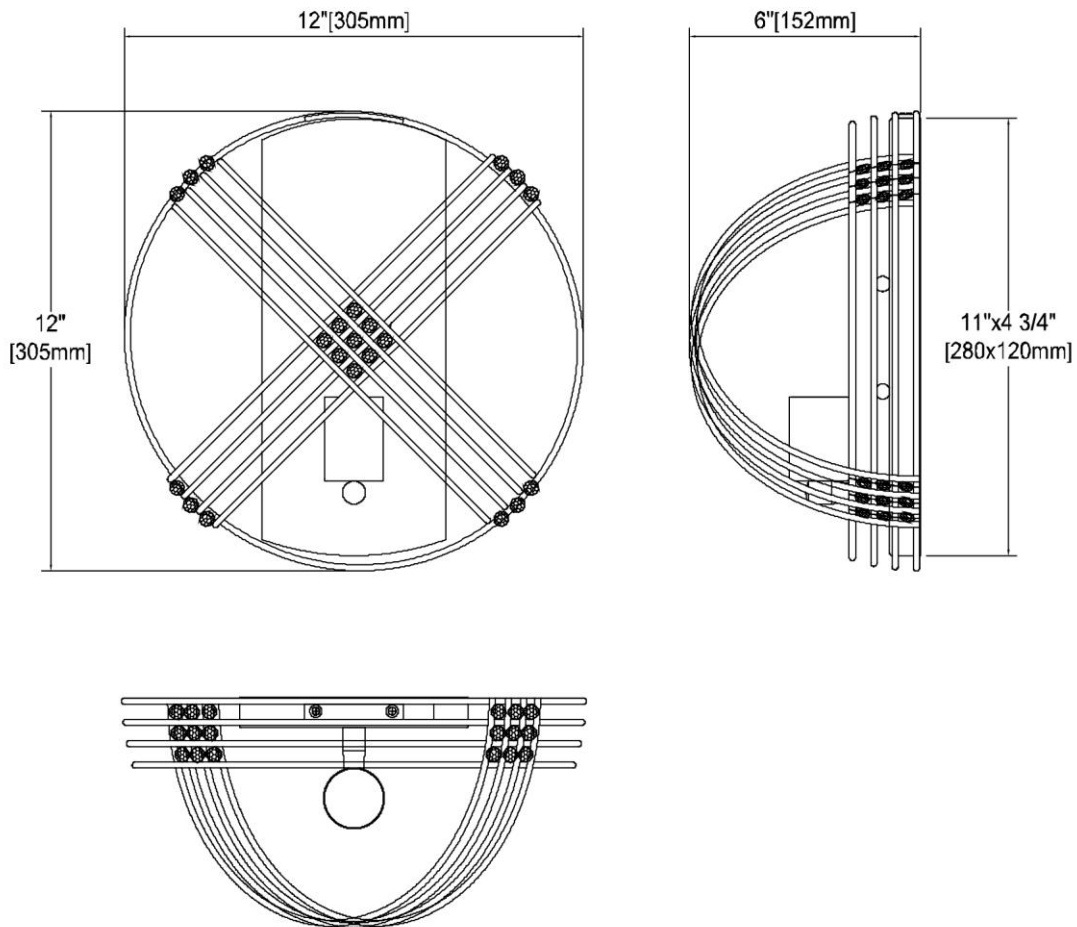

ITEM #:	11190/1
UPC	748119132648
Description	Concentric 1-Light Sconce in Oil Rubbed Bronze with Clear Crystal Beads
Finish	Oil Rubbed Bronze, Satin Brass
Materials	Glass, Steel
Brand	ELK Lighting
Collection	Concentric
Category	Indoor Lighting
Type	Sconce

ITEM DIMENSIONS				RATINGS & SPECIFICATIONS				
Width	12 inches			Safety Rating	UL		Certification	Dry locations
Depth	6 inches			ADA Compliant	N/A		Voltage	120
Height	12 inches			BULBS / SOCKETS				
Weight	3 pounds			Quantity	1	Wattage	60 watts	
ADDITIONAL DIMENSIONS				Included	No	Type	Torpedo (E12 Candelabra Base)	
Backplate / Canopy	4.75x11			Other	N/A			
HCWO	N/A			CHAIN / CORD INFORMATION				
Min. Extension	N/A			Chain	N/A	Cord	12 inches	
Max. Extension	N/A			SHADE / GLASS DETAILS				
OVERALL HEIGHT				Shade/Glass Description	Clear crystal beads			
Min.	N/A		Max.	N/A				
EXTENSION ROD(S)				Width	N/A		Height	N/A
N/A				Width at Top	N/A		Width at Bottom	N/A