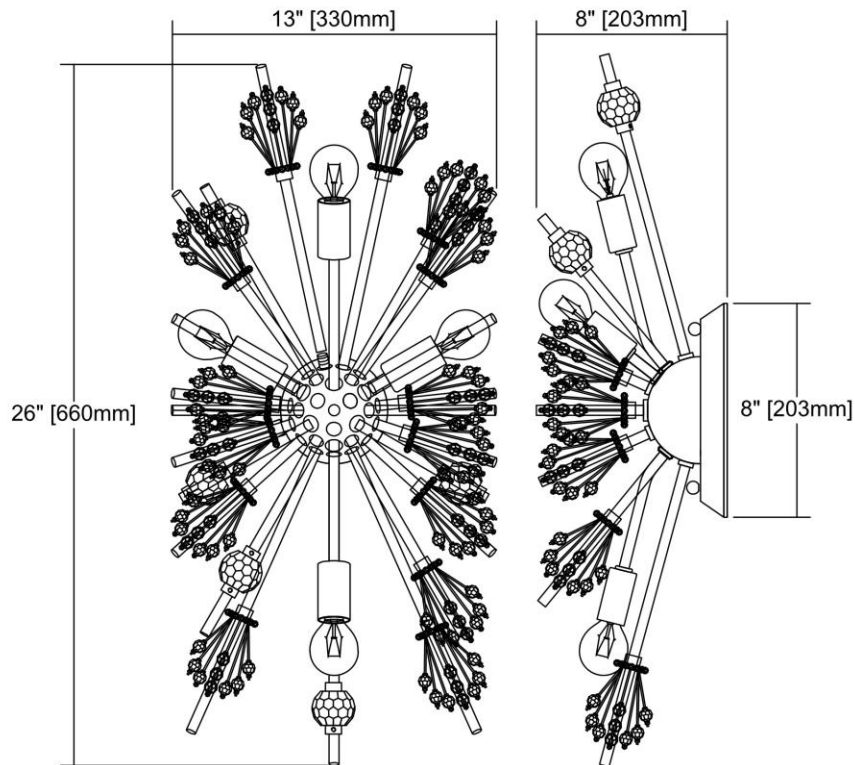


	<b>ITEM #:</b>	11747/4
	<b>UPC</b>	748119097725
	<b>Description</b>	Starburst 4-Light Wall Lamp in Polished Chrome
	<b>Finish</b>	Polished Chrome
	<b>Materials</b>	Crystal, Metal
	<b>Brand</b>	ELK Lighting
	<b>Collection</b>	Starburst
	<b>Category</b>	Indoor Lighting
	<b>Type</b>	Sconce

ITEM DIMENSIONS				RATINGS & SPECIFICATIONS				
<b>Width</b>	13 inches			<b>Safety Rating</b>	UL		<b>Certification</b>	N/A
<b>Depth</b>	8 inches			<b>ADA Compliant</b>	N/A		<b>Voltage</b>	N/A
<b>Height</b>	26 inches			<b>BULBS / SOCKETS</b>				
<b>Weight</b>	8 pounds			<b>Quantity</b>	4		<b>Wattage</b>	60 watts
ADDITIONAL DIMENSIONS				<b>Included</b>	No		<b>Type</b>	B11 (E12 Candelabra Base)
<b>Backplate / Canopy</b>	8x8			<b>Other</b>	N/A			
<b>HCWO</b>	N/A			CHAIN / CORD INFORMATION				
<b>Min. Extension</b>	N/A			<b>Chain</b>	N/A		<b>Cord</b>	N/A
<b>Max. Extension</b>	N/A			SHADE / GLASS DETAILS				
OVERALL HEIGHT				<b>Shade/Glass Description</b>	No Shade/Glass			
<b>Min.</b>	N/A		<b>Max.</b>	N/A				
EXTENSION ROD(S)				<b>Width</b>	N/A		<b>Height</b>	N/A
N/A				<b>Width at Top</b>	N/A		<b>Width at Bottom</b>	N/A