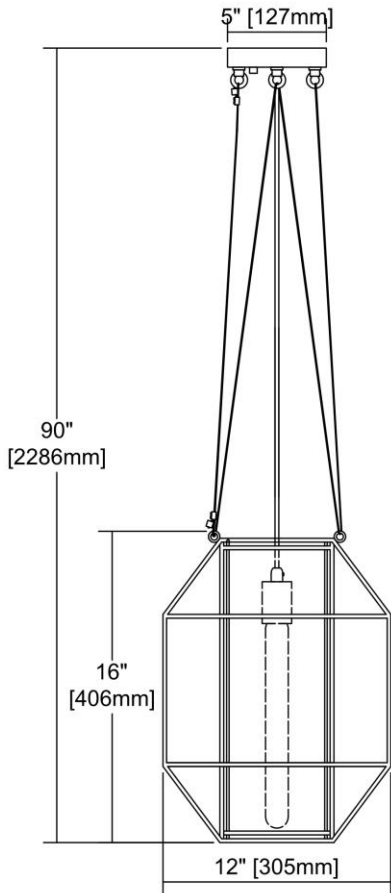

ITEM #:	11951/1
UPC	748119125459
Description	Waterbury 1-Light Mini Pendant in Oil Rubbed Bronze with Ripple Glass Panels
Finish	Oil Rubbed Bronze
Materials	Glass, Metal
Brand	ELK Lighting
Collection	Waterbury
Category	Indoor Lighting
Type	Mini Pendant

ITEM DIMENSIONS				RATINGS & SPECIFICATIONS				
Width	12 inches			Safety Rating	N/A		Certification	N/A
Depth	12 inches			ADA Compliant	N/A		Voltage	N/A
Height	16 inches			BULBS / SOCKETS				
Weight	9 pounds			Quantity	1	Wattage	60 watts	
ADDITIONAL DIMENSIONS				Included	No		Type	A19 (E26 Medium Base)
Backplate / Canopy	5x5			Other	N/A			
HCWO	N/A			CHAIN / CORD INFORMATION				
Min. Extension	N/A			Chain	N/A		Cord	N/A
Max. Extension	N/A			SHADE / GLASS DETAILS				
OVERALL HEIGHT				Shade/Glass Description	Ripple Glass Panels			
Min.	N/A		Max.	N/A				
EXTENSION ROD(S)				Width	N/A		Height	N/A
N/A				Width at Top	N/A		Width at Bottom	N/A