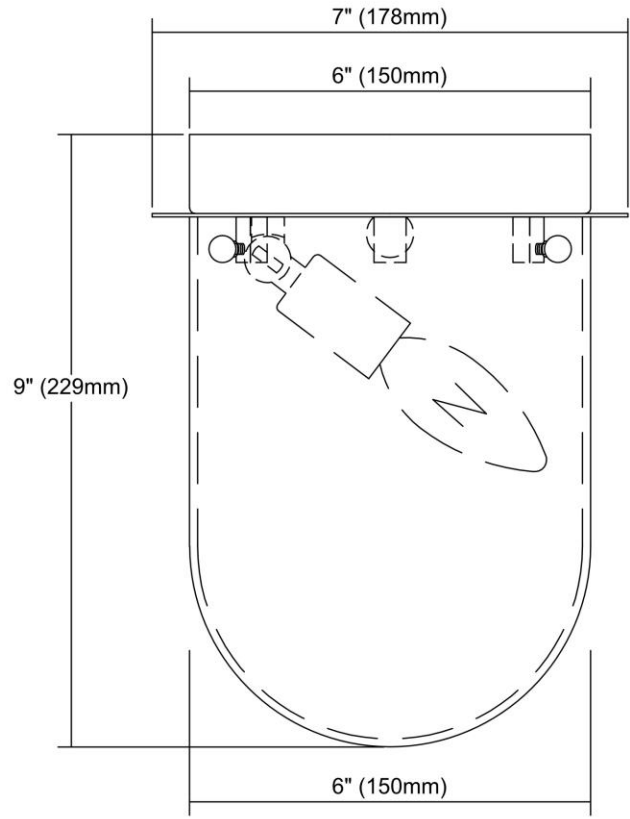


	ITEM #:	14370/1
	UPC	748119100289
	Description	Lightway 1-Light Flush Mount in Oil Rubbed Bronze with Clear Glass
	Finish	Oil Rubbed Bronze
	Materials	Glass, Metal
	Brand	ELK Lighting
	Collection	Lightway
	Category	Indoor Lighting
	Type	Flush Mount

ITEM DIMENSIONS				RATINGS & SPECIFICATIONS					
Width	7 inches			Safety Rating	UL		Certification	N/A	
Depth	7 inches			ADA Compliant	N/A		Voltage	N/A	
Height	9 inches			BULBS / SOCKETS					
Weight	3 pounds			Quantity	1	Wattage	60 watts		
ADDITIONAL DIMENSIONS				Included	No		Type	B11 (E12 Candelabra Base)	
Backplate / Canopy	N/A			Other	N/A				
HCWO	N/A			CHAIN / CORD INFORMATION					
Min. Extension	N/A			Chain	N/A		Cord	N/A	
Max. Extension	N/A			SHADE / GLASS DETAILS					
OVERALL HEIGHT				Shade/Glass Description	Clear Glass				
Min.	N/A		Max.	N/A					
EXTENSION ROD(S)				Width	N/A		Height	N/A	
N/A				Width at Top	N/A		Width at Bottom	N/A	