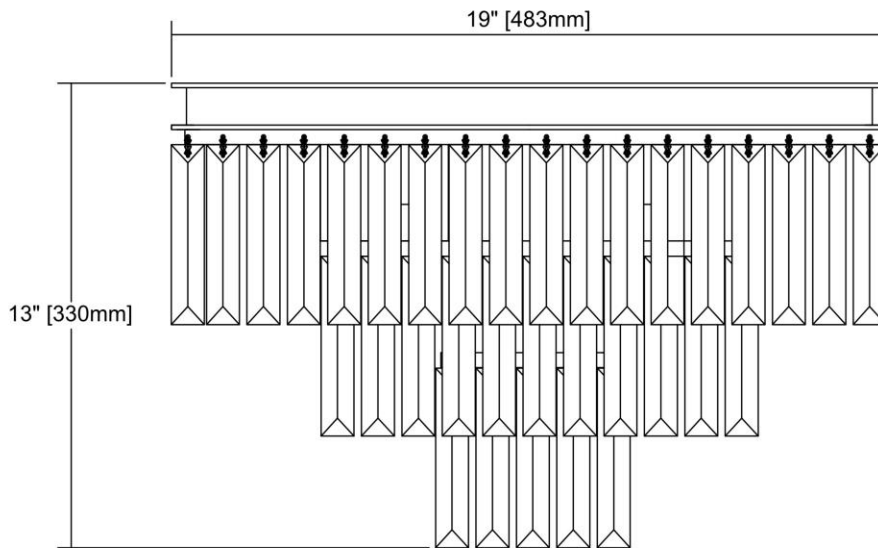

<b>ITEM #:</b>	15225/3
<b>UPC</b>	748119100562
<b>Description</b>	Palacial 3-Light Semi Flush in Oil Rubbed Bronze with Clear Crystal
<b>Finish</b>	Oil Rubbed Bronze
<b>Materials</b>	Crystal, Metal
<b>Brand</b>	ELK Lighting
<b>Collection</b>	Palacial
<b>Category</b>	Indoor Lighting
<b>Type</b>	Semi Flush Mount

ITEM DIMENSIONS				RATINGS & SPECIFICATIONS				
<b>Width</b>	19 inches			<b>Safety Rating</b>	UL		<b>Certification</b>	N/A
<b>Depth</b>	19 inches			<b>ADA Compliant</b>	N/A		<b>Voltage</b>	N/A
<b>Height</b>	13 inches			<b>BULBS / SOCKETS</b>				
<b>Weight</b>	22 pounds			<b>Quantity</b>	3		<b>Wattage</b>	60 watts
ADDITIONAL DIMENSIONS				<b>Included</b>	No		<b>Type</b>	B11 (E12 Candelabra Base)
<b>Backplate / Canopy</b>	N/A			<b>Other</b>	N/A			
<b>HCWO</b>	N/A			CHAIN / CORD INFORMATION				
<b>Min. Extension</b>	N/A			<b>Chain</b>	N/A		<b>Cord</b>	N/A
<b>Max. Extension</b>	N/A			SHADE / GLASS DETAILS				
OVERALL HEIGHT				<b>Shade/Glass Description</b>	Clear Crystal			
<b>Min.</b>	N/A		<b>Max.</b>	N/A				
EXTENSION ROD(S)				<b>Width</b>	N/A		<b>Height</b>	N/A
N/A				<b>Width at Top</b>	N/A		<b>Width at Bottom</b>	N/A