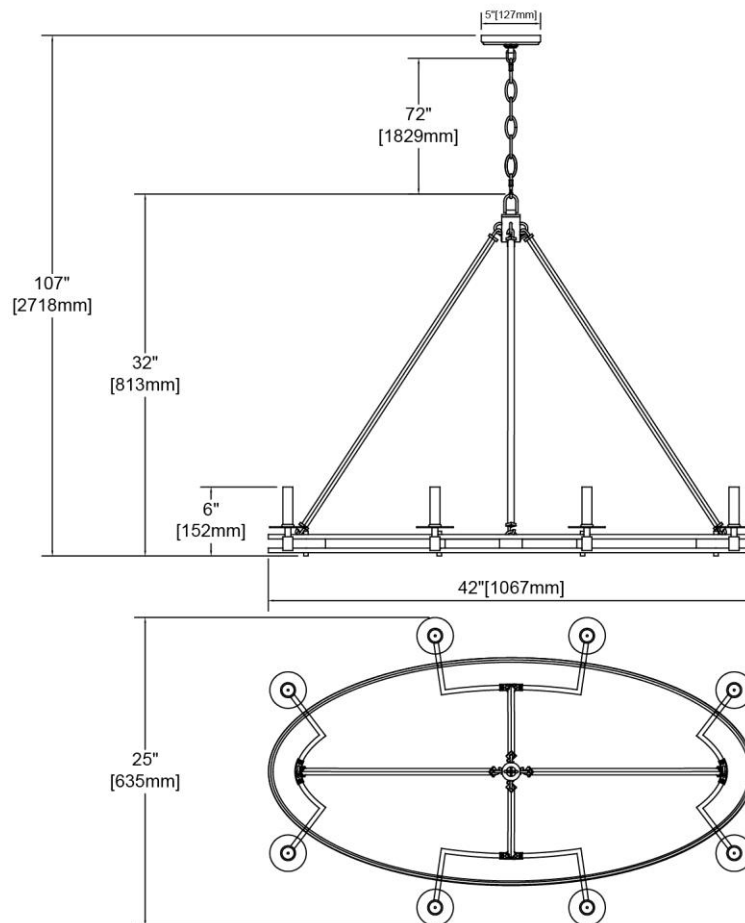


	ITEM #:	15607/8
	UPC	748119140292
	Description	Talia 8-Light Island Light in Oil Rubbed Bronze and Satin Brass
	Finish	Oil Rubbed Bronze, Satin Brass
	Materials	Steel
	Brand	ELK Lighting
	Collection	Talia
	Category	Indoor Lighting
	Type	Island Light

ITEM DIMENSIONS				RATINGS & SPECIFICATIONS				
Width	42 inches			Safety Rating	UL		Certification	Dry locations
Depth	25 inches			ADA Compliant	N/A		Voltage	120 volts
Height	31 inches			BULBS / SOCKETS				
Weight	12 pounds			Quantity	8	Wattage	60 watts	
ADDITIONAL DIMENSIONS				Included	No	Type	Torpedo (E12 Candelabra Base)	
Backplate / Canopy	5 diameter			Other	N/A			
HCWO	N/A			CHAIN / CORD INFORMATION				
Min. Extension	N/A			Chain	72 inches	Cord	144 inches - Brown	
Max. Extension	N/A			SHADE / GLASS DETAILS				
OVERALL HEIGHT				Shade/Glass Description	No Shade/Glass			
Min.	35 inches	Max.	107 inches	Width	N/A		Height	N/A
EXTENSION ROD(S)				Width at Top	N/A		Width at Bottom	N/A
N/A								