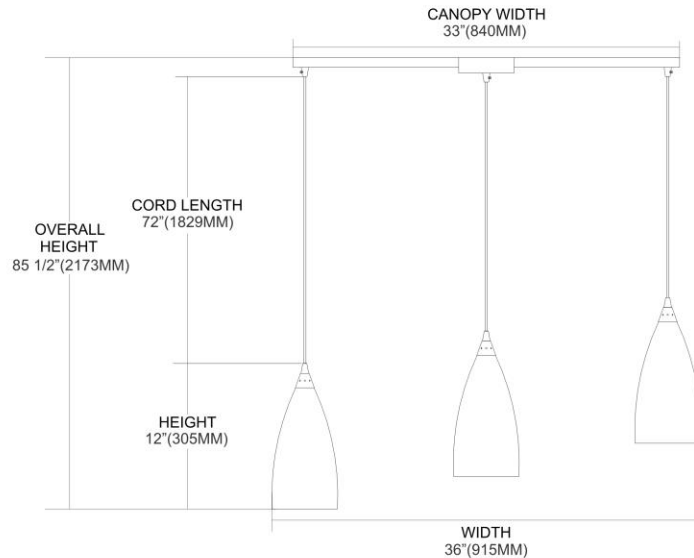

ITEM #:	2580/3L
UPC	748119027616
Description	Vesta 3-Light Linear Pendant Fixture in Satin Nickel with White Glass
Finish	Satin Nickel
Materials	Glass, Metal
Brand	ELK Lighting
Collection	Vesta
Category	Indoor Lighting
Type	Mini Pendant

ITEM DIMENSIONS				RATINGS & SPECIFICATIONS				
Width	5 inches			Safety Rating	N/A		Certification	N/A
Depth	36 inches			ADA Compliant	N/A		Voltage	N/A
Height	12 inches			BULBS / SOCKETS				
Weight	12 pounds			Quantity	3	Wattage	60 watts	
ADDITIONAL DIMENSIONS				Included	No		Type	A19 (E26 Medium Base)
Backplate / Canopy	N/A			Other	N/A			
HCWO	N/A			CHAIN / CORD INFORMATION				
Min. Extension	N/A			Chain	N/A		Cord	N/A
Max. Extension	N/A			SHADE / GLASS DETAILS				
OVERALL HEIGHT				Shade/Glass Description	White Glass			
Min.	N/A		Max.	N/A				
EXTENSION ROD(S)				Width	N/A		Height	N/A
N/A				Width at Top	N/A		Width at Bottom	N/A