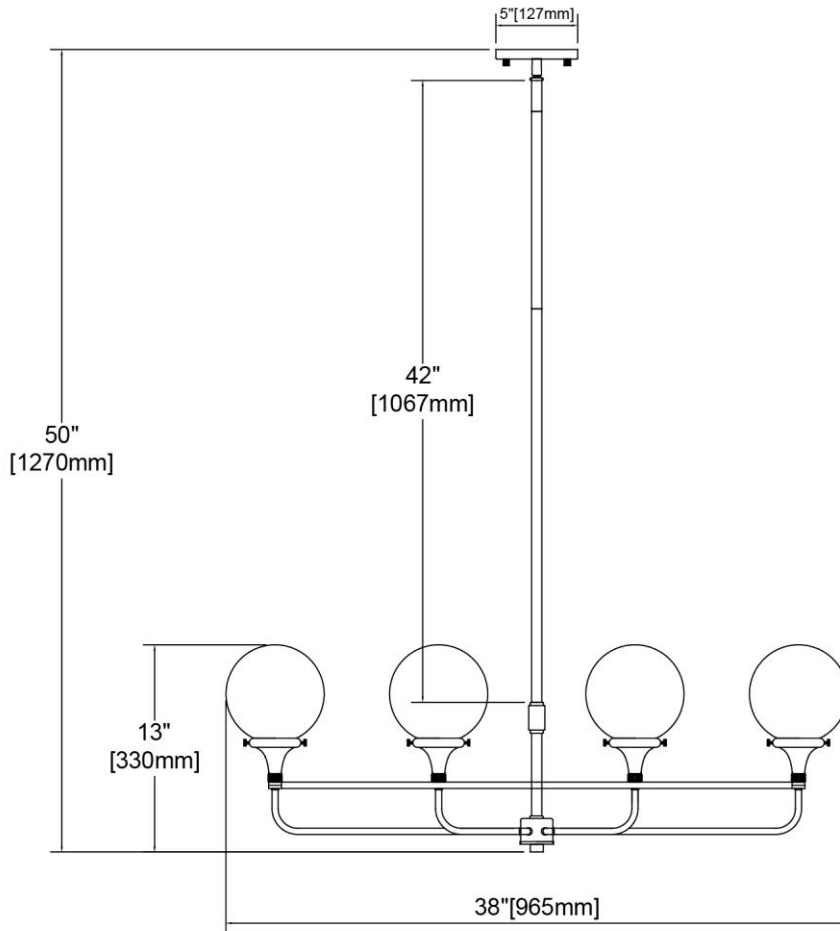


	ITEM #:	30147/6
	UPC	748119137735
	Description	Beverly Hills 6-Light Island Light in Satin Brass with White Feathered Glass
	Finish	Satin Brass
	Materials	Glass, Steel
	Brand	ELK Lighting
	Collection	Beverly Hills
	Category	Indoor Lighting
	Type	Island Light

ITEM DIMENSIONS				RATINGS & SPECIFICATIONS				
Width	38 inches			Safety Rating	ETL		Certification	Dry locations
Depth	18 inches			ADA Compliant	N/A		Voltage	120 volts
Height	13 inches			BULBS / SOCKETS				
Weight	11 pounds			Quantity	6		Wattage	60 watts
ADDITIONAL DIMENSIONS				Included	No		Type	Torpedo (E12 Candelabra Base)
Backplate / Canopy	5 diameter			Other	N/A			
HCWO	N/A			CHAIN / CORD INFORMATION				
Min. Extension	N/A			Chain	N/A		Cord	72 inches - Clear
Max. Extension	N/A			SHADE / GLASS DETAILS				
OVERALL HEIGHT				Shade/Glass Description	White Feathered Glass			
Min.	27 inches		Max.	50 inches				
EXTENSION ROD(S)				Width	6 inches		Height	6 inches
Rods: 1-24, 1-12, 1-6				Width at Top	N/A		Width at Bottom	N/A