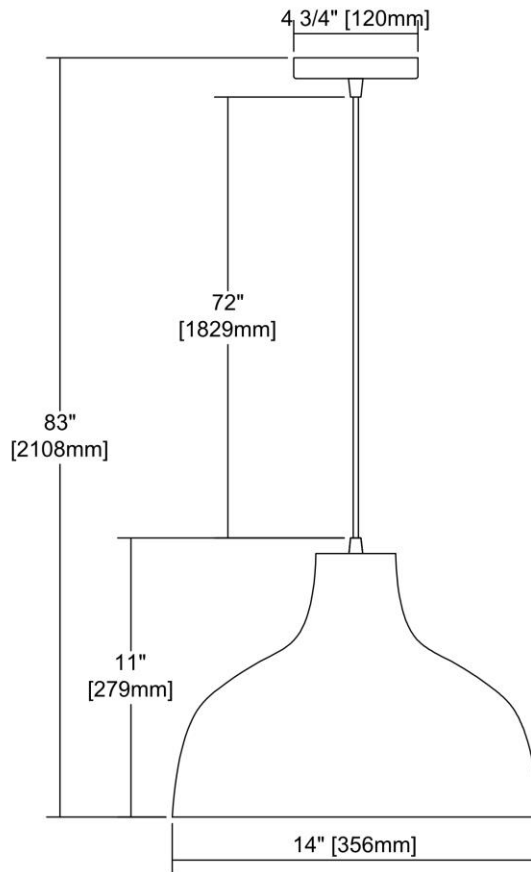


	ITEM #:	31641/1
	UPC	748119111124
	Description	Pleasant Fields 1-Light Pendant in Weathered Grey with Gray Wicker Shade
	Finish	Weathered Grey
	Materials	Metal, Wicker
	Brand	ELK Lighting
	Collection	Pleasant Fields
	Category	Indoor Lighting
	Type	Pendant

ITEM DIMENSIONS				RATINGS & SPECIFICATIONS				
Width	14 inches			Safety Rating	UL		Certification	N/A
Depth	14 inches			ADA Compliant	N/A		Voltage	N/A
Height	11 inches			BULBS / SOCKETS				
Weight	1 pounds			Quantity	1	Wattage	60 watts	
ADDITIONAL DIMENSIONS				Included	No		Type	A19 (E26 Medium Base)
Backplate / Canopy	5x5			Other	N/A			
HCWO	N/A			CHAIN / CORD INFORMATION				
Min. Extension	N/A			Chain	N/A		Cord	N/A
Max. Extension	N/A			SHADE / GLASS DETAILS				
OVERALL HEIGHT				Shade/Glass Description	Grey Wicker			
Min.	N/A		Max.	N/A				
EXTENSION ROD(S)				Width	N/A		Height	N/A
N/A				Width at Top	N/A		Width at Bottom	N/A