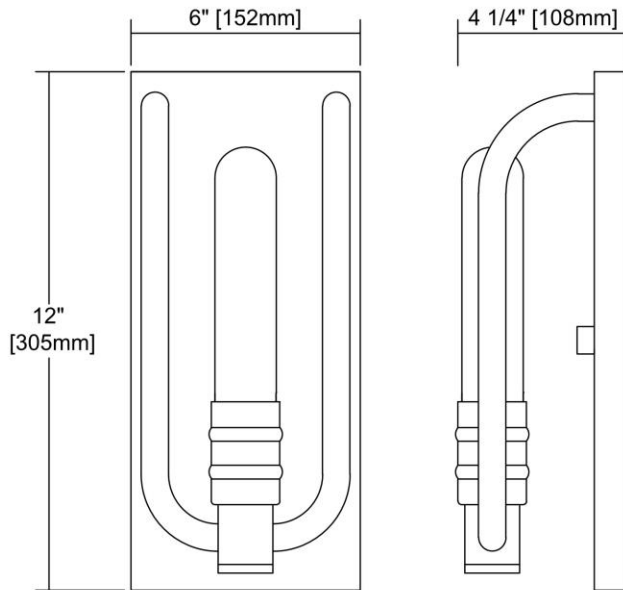

ITEM #:	31900/1
UPC	748119098449
Description	Continuum 1-Light Sconce in Polished Nickel and Silvered Graphite
Finish	Polished Nickel, Silvered Graphite
Materials	Metal
Brand	ELK Lighting
Collection	Continuum
Category	Indoor Lighting
Type	Sconce

ITEM DIMENSIONS				RATINGS & SPECIFICATIONS				
Width	6 inches			Safety Rating	UL		Certification	N/A
Depth	4 inches			ADA Compliant	N/A		Voltage	N/A
Height	12 inches			BULBS / SOCKETS				
Weight	2 pounds			Quantity	1		Wattage	60 watts
ADDITIONAL DIMENSIONS				Included	No		Type	A19 (E26 Medium Base)
Backplate / Canopy	12x6			Other	N/A			
HCWO	N/A			CHAIN / CORD INFORMATION				
Min. Extension	N/A			Chain	N/A		Cord	N/A
Max. Extension	N/A			SHADE / GLASS DETAILS				
OVERALL HEIGHT				Shade/Glass Description	No Shade/Glass			
Min.	N/A		Max.	N/A				
EXTENSION ROD(S)				Width	N/A		Height	N/A
N/A				Width at Top	N/A		Width at Bottom	N/A