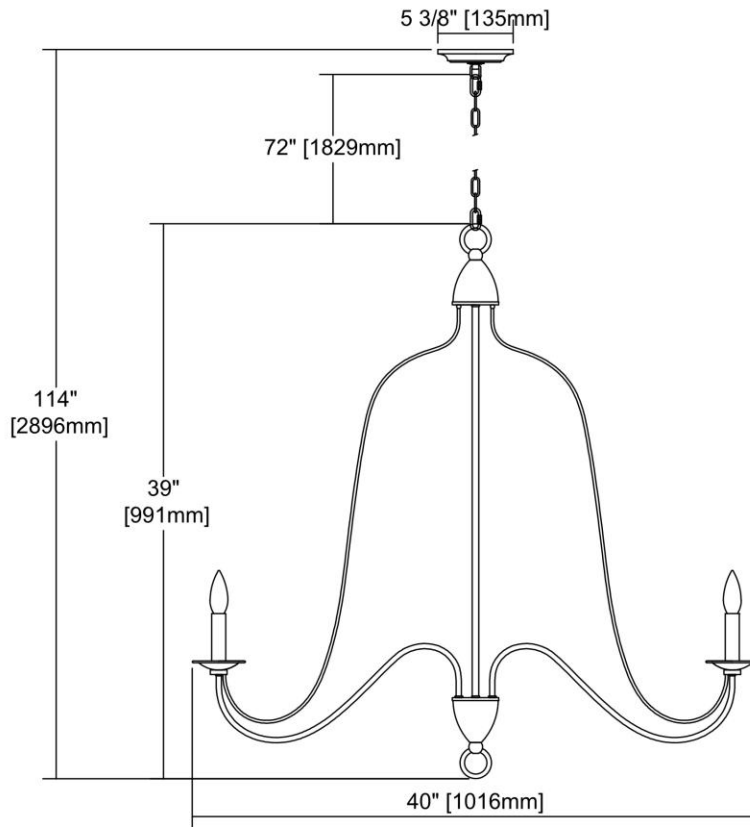


	ITEM #:	32163/8
	UPC	748119099224
	Description	Monroe 8-Light Chandelier in Oil Rubbed Bronze
	Finish	Oil Rubbed Bronze
	Materials	Metal
	Brand	ELK Lighting
	Collection	Monroe
	Category	Indoor Lighting
	Type	Chandelier

ITEM DIMENSIONS				RATINGS & SPECIFICATIONS				
Width	40 inches			Safety Rating	UL		Certification	N/A
Depth	40 inches			ADA Compliant	N/A		Voltage	N/A
Height	39 inches			BULBS / SOCKETS				
Weight	12 pounds			Quantity	8		Wattage	60 watts
ADDITIONAL DIMENSIONS				Included	No		Type	B11 (E12 Candelabra Base)
Backplate / Canopy	N/A			Other	N/A			
HCWO	N/A			CHAIN / CORD INFORMATION				
Min. Extension	N/A			Chain	N/A		Cord	N/A
Max. Extension	N/A			SHADE / GLASS DETAILS				
OVERALL HEIGHT				Shade/Glass Description	No Shade/Glass			
Min.	N/A		Max.	N/A				
EXTENSION ROD(S)				Width	N/A		Height	N/A
N/A				Width at Top	N/A		Width at Bottom	N/A