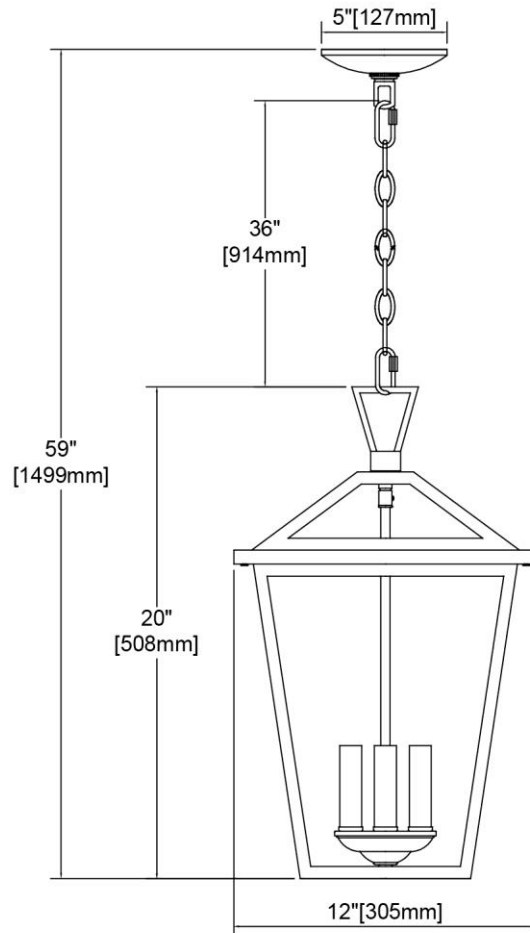

<b>ITEM #:</b>	45474/4
<b>UPC</b>	748119138985
<b>Description</b>	Main Street 4-Light Outdoor Pendant in Black with Clear Glass Enclosure
<b>Finish</b>	Black
<b>Materials</b>	Glass, Steel
<b>Brand</b>	ELK Lighting
<b>Collection</b>	Main Street
<b>Category</b>	Outdoor Lighting
<b>Type</b>	Hanging

ITEM DIMENSIONS				RATINGS & SPECIFICATIONS				
<b>Width</b>	12 inches			<b>Safety Rating</b>	ETL		<b>Certification</b>	Damp locations
<b>Depth</b>	12 inches			<b>ADA Compliant</b>	N/A		<b>Voltage</b>	120 volts
<b>Height</b>	20 inches			<b>BULBS / SOCKETS</b>				
<b>Weight</b>	10 pounds			<b>Quantity</b>	4	<b>Wattage</b>	60 watts	
ADDITIONAL DIMENSIONS				<b>Included</b>	No		<b>Type</b>	Torpedo (E12 Candelabra Base)
<b>Backplate / Canopy</b>	5 diameter			<b>Other</b>	N/A			
<b>HCWO</b>	N/A			CHAIN / CORD INFORMATION				
<b>Min. Extension</b>	N/A			<b>Chain</b>	36 inches	<b>Cord</b>	72 inches - Black	
<b>Max. Extension</b>	N/A			SHADE / GLASS DETAILS				
OVERALL HEIGHT				<b>Shade/Glass Description</b>	Clear Glass Enclosure			
<b>Min.</b>	24 inches	<b>Max.</b>	59 inches	<b>Width</b>	N/A		<b>Height</b>	N/A
EXTENSION ROD(S)				<b>Width at Top</b>	N/A		<b>Width at Bottom</b>	N/A
N/A								