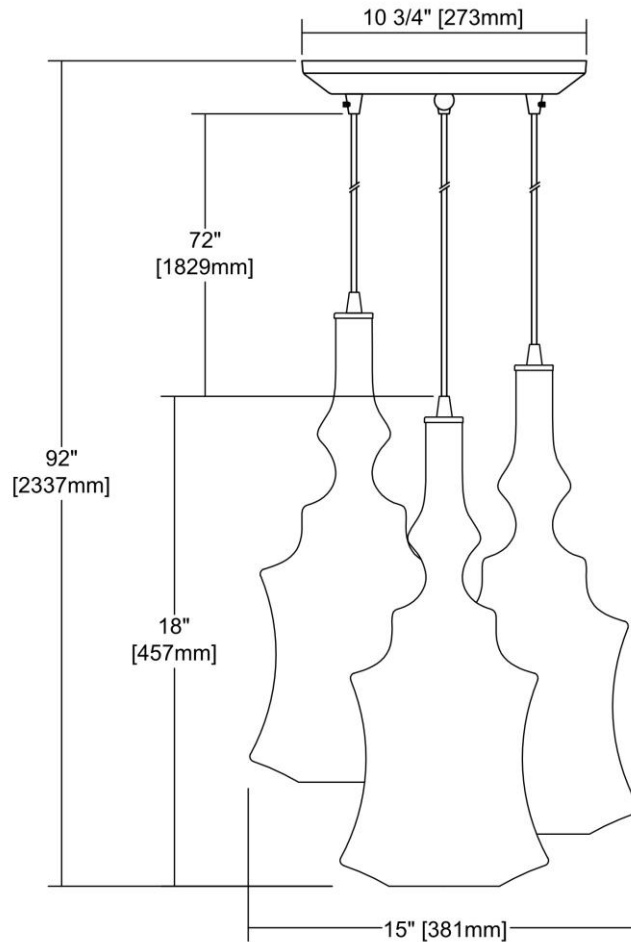

| | |
|--------------------|---|
| ITEM #: | 56502/3 |
| UPC | 748119117423 |
| Description | Alora 3-Light Triangular Pendant Fixture in Chrome with Champagne-plated and Opal White Glass |
| Finish | Polished Chrome |
| Materials | Glass, Metal |
| Brand | ELK Lighting |
| Collection | Alora |
| Category | Indoor Lighting |
| Type | Mini Pendant |

| ITEM DIMENSIONS | | | | RATINGS & SPECIFICATIONS | | | | |
|---------------------------|-----------|--|-------------|--------------------------------|--|--|------------------------|-----------------------|
| Width | 10 inches | | | Safety Rating | UL | | Certification | N/A |
| Depth | 10 inches | | | ADA Compliant | N/A | | Voltage | N/A |
| Height | 18 inches | | | BULBS / SOCKETS | | | | |
| Weight | 13 pounds | | | Quantity | 3 | | Wattage | 100 watts |
| ADDITIONAL DIMENSIONS | | | | Included | No | | Type | A19 (E26 Medium Base) |
| Backplate / Canopy | N/A | | | Other | N/A | | | |
| HCWO | N/A | | | CHAIN / CORD INFORMATION | | | | |
| Min. Extension | N/A | | | Chain | N/A | | Cord | N/A |
| Max. Extension | N/A | | | SHADE / GLASS DETAILS | | | | |
| OVERALL HEIGHT | | | | Shade/Glass Description | Opal White Glass Inside Champagne-plated Glass | | | |
| Min. | N/A | | Max. | N/A | | | | |
| EXTENSION ROD(S) | | | | Width | N/A | | Height | N/A |
| N/A | | | | Width at Top | N/A | | Width at Bottom | N/A |