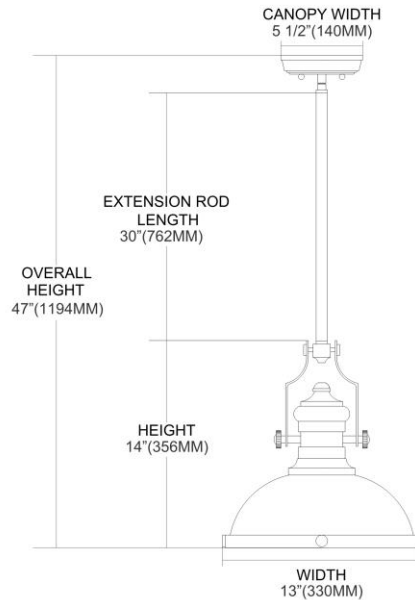


	<b>ITEM #:</b>	66113-1
	<b>UPC</b>	830335010531
	<b>Description</b>	Chadwick 1-Light Pendant in Polished Nickel with White Glass
	<b>Finish</b>	Polished Nickel
	<b>Materials</b>	Glass, Steel
	<b>Brand</b>	ELK Lighting
	<b>Collection</b>	Chadwick
	<b>Category</b>	Indoor Lighting
	<b>Type</b>	Pendant

ITEM DIMENSIONS				RATINGS & SPECIFICATIONS				
<b>Width</b>	13 inches			<b>Safety Rating</b>	N/A		<b>Certification</b>	N/A
<b>Depth</b>	13 inches			<b>ADA Compliant</b>	N/A		<b>Voltage</b>	N/A
<b>Height</b>	14 inches			BULBS / SOCKETS				
<b>Weight</b>	8 pounds			<b>Quantity</b>	1	<b>Wattage</b>	100 watts	
ADDITIONAL DIMENSIONS				<b>Included</b>	No		<b>Type</b>	A19 (E26 Medium Base)
<b>Backplate / Canopy</b>	6x6			<b>Other</b>	N/A			
<b>HCWO</b>	N/A			CHAIN / CORD INFORMATION				
<b>Min. Extension</b>	N/A			<b>Chain</b>	N/A		<b>Cord</b>	N/A
<b>Max. Extension</b>	N/A			SHADE / GLASS DETAILS				
OVERALL HEIGHT				<b>Shade/Glass Description</b>	White Glass			
<b>Min.</b>	N/A		<b>Max.</b>	N/A				
EXTENSION ROD(S)				<b>Width</b>	N/A		<b>Height</b>	N/A
Rods: 1-6, 2-12				<b>Width at Top</b>	N/A		<b>Width at Bottom</b>	N/A