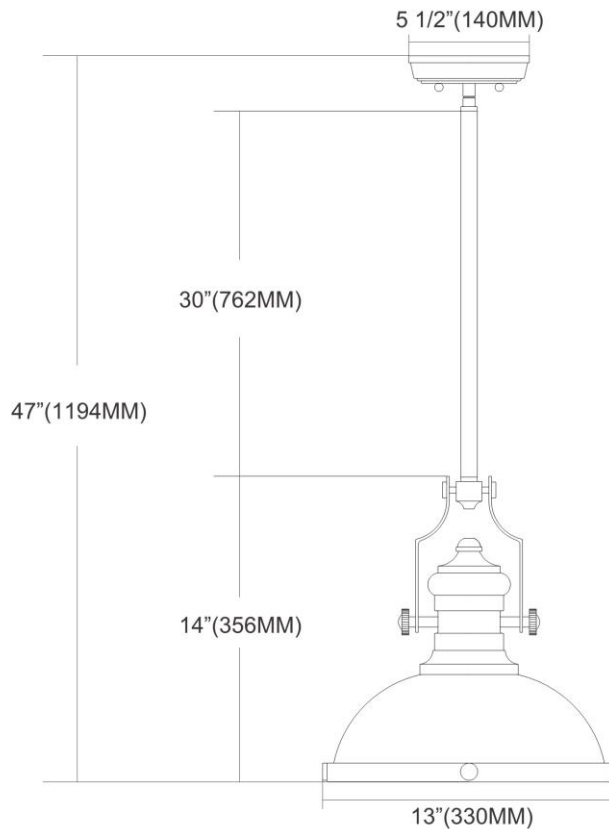

<b>ITEM #:</b>	66633-1
<b>UPC</b>	748119092126
<b>Description</b>	Chadwick 1-Light Pendant in Oiled Bronze with White Glass
<b>Finish</b>	Oiled Bronze
<b>Materials</b>	Foam, Velvet, Wood
<b>Brand</b>	ELK Lighting
<b>Collection</b>	Chadwick
<b>Category</b>	Indoor Lighting
<b>Type</b>	Pendant

ITEM DIMENSIONS				RATINGS & SPECIFICATIONS				
<b>Width</b>	13 inches			<b>Safety Rating</b>	UL		<b>Certification</b>	N/A
<b>Depth</b>	13 inches			<b>ADA Compliant</b>	N/A		<b>Voltage</b>	N/A
<b>Height</b>	14 inches			BULBS / SOCKETS				
<b>Weight</b>	8 pounds			<b>Quantity</b>	1		<b>Wattage</b>	100 watts
ADDITIONAL DIMENSIONS				<b>Included</b>	No		<b>Type</b>	A19 (E26 Medium Base)
<b>Backplate / Canopy</b>	6x6			<b>Other</b>	N/A			
<b>HCWO</b>	N/A			CHAIN / CORD INFORMATION				
<b>Min. Extension</b>	N/A			<b>Chain</b>	N/A		<b>Cord</b>	N/A
<b>Max. Extension</b>	N/A			SHADE / GLASS DETAILS				
OVERALL HEIGHT				<b>Shade/Glass Description</b>	White Glass			
<b>Min.</b>	N/A		<b>Max.</b>	N/A				
EXTENSION ROD(S)				<b>Width</b>	N/A		<b>Height</b>	N/A
Rods: 1-6, 2-12				<b>Width at Top</b>	N/A		<b>Width at Bottom</b>	N/A