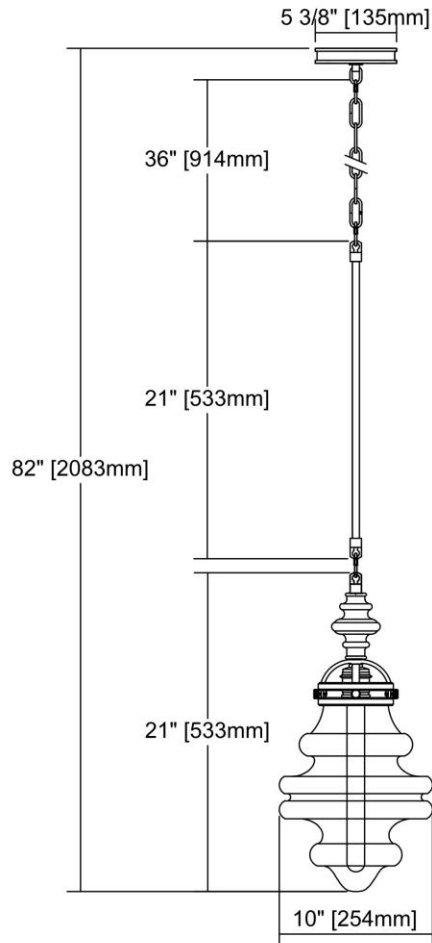


	ITEM #:	67117/1
	UPC	748119100951
	Description	Gramercy 1-Light Mini Pendant in Polished Nickel with Clear Glass
	Finish	Polished Nickel
	Materials	Glass, Metal
	Brand	ELK Lighting
	Collection	Gramercy
	Category	Indoor Lighting
	Type	Mini Pendant

ITEM DIMENSIONS				RATINGS & SPECIFICATIONS				
Width	10 inches			Safety Rating	UL		Certification	N/A
Depth	10 inches			ADA Compliant	N/A		Voltage	N/A
Height	21 inches			BULBS / SOCKETS				
Weight	6 pounds			Quantity	1		Wattage	60 watts
ADDITIONAL DIMENSIONS				Included	No		Type	A19 (E26 Medium Base)
Backplate / Canopy	N/A			Other	N/A			
HCWO	N/A			CHAIN / CORD INFORMATION				
Min. Extension	N/A			Chain	N/A		Cord	N/A
Max. Extension	N/A			SHADE / GLASS DETAILS				
OVERALL HEIGHT				Shade/Glass Description	Clear Glass			
Min.	N/A		Max.	N/A				
EXTENSION ROD(S)				Width	N/A		Height	N/A
N/A				Width at Top	N/A		Width at Bottom	N/A