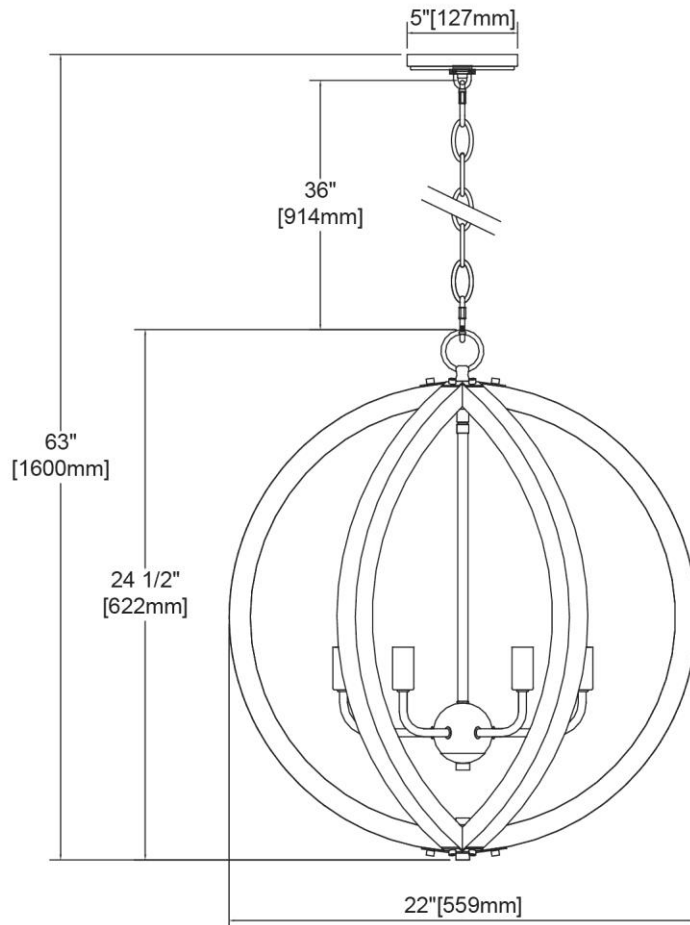


	ITEM #:	81406/6
	UPC	748119141879
	Description	Barrow 6-Light Chandelier in Birchwood and Matte Black
	Finish	Birchwood, Matte Black
	Materials	Steel, Wood
	Brand	ELK Lighting
	Collection	Barrow
	Category	Indoor Lighting
	Type	Chandelier

ITEM DIMENSIONS				RATINGS & SPECIFICATIONS				
Width	22 inches			Safety Rating	UL		Certification	Dry locations
Depth	22 inches			ADA Compliant	N/A		Voltage	120 volts
Height	22 inches			BULBS / SOCKETS				
Weight	8 pounds			Quantity	6	Wattage	60 watts	
ADDITIONAL DIMENSIONS				Included	No	Type	Torpedo (E12 Candelabra Base)	
Backplate / Canopy	5 diameter			Other	N/A			
HCWO	N/A			CHAIN / CORD INFORMATION				
Min. Extension	N/A			Chain	36 inches	Cord	72 inches - Black	
Max. Extension	N/A			SHADE / GLASS DETAILS				
OVERALL HEIGHT				Shade/Glass Description	No Shade/Glass			
Min.	28 inches	Max.	63 inches	Width	N/A		Height	N/A
EXTENSION ROD(S)				Width at Top	N/A		Width at Bottom	N/A
N/A								