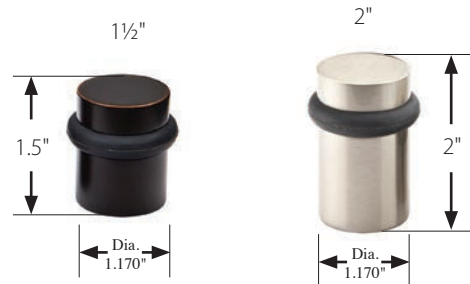

## Cylinder Floor Bumpers *with Screws*

Description	Product Code
1 ½" Cylinder Floor Bumper	2257
2" Cylinder Floor Bumper	2258

## Cylinder Floor Bumpers with Dome Cap *with Screws*

Description	Product Code
1 ½" Cylinder Floor Bumper with Dome Cap	2259
2" Cylinder Floor Bumper with Dome Cap	2260

DIMENSIONS ARE IN INCHES