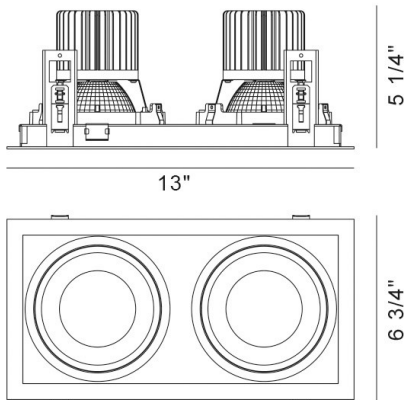

AMIGO, 2-LIGHT TRIM DOWNLIGHT RECESSED, 26W, 3500K

PRODUCT DETAILS

No.	:	35145-35-02
Product Color	:	BLACK
Shade / Accent Colour	:	BLACK
Length	:	13"
Width	:	6.75"
Height	:	5.25"
Weight	:	4lbs

LIGHT SOURCE DETAILS

Light Source Type	:	INTEGRATED LED
Input Voltage	:	120V/277VV
Bulb Voltage	:	120V
Socket Type	:	LED
Total Wattage	:	52W
Total Lumen	:	5120lm
Kelvin	:	3500K
CRI	:	90
Dimmable	:	Yes

TECHNICAL DETAILS

Location	:	DRY
Approval	:	
Title 24	:	Yes
Beam Angle	:	40
Cut Hole Length	:	12.5"
Cut Hole Width	:	6.25"

Options Available

ITEM NO.	FINISH	SHADE
35145-35-01	BLACK	BLACK
35145-35-02	BLACK	BLACK

PROJECT INFORMATION

Job Name: Date: Type:

Comments: