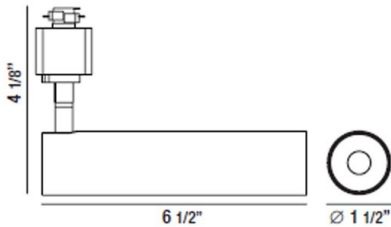

PROJECT INFORMATION

Job Name: Date: Type:

Comments: