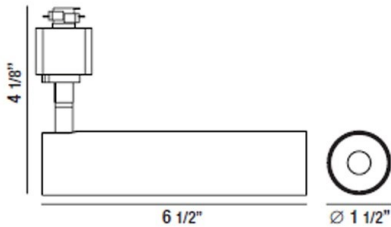

35457, LED 7W TRACK HEAD

PRODUCT DETAILS

No.	:	35457-35-02
Product Color	:	WHITE
Length	:	6.5"
Diameter	:	1.5"
Height	:	4.125"
Weight	:	6lbs

LIGHT SOURCE DETAILS

Light Source Type	:	INTEGRATED LED
Input Voltage	:	120V
Bulb Voltage	:	120V
Socket Type	:	LED
Total Wattage	:	7W
Total Lumen	:	540lm
Kelvin	:	3500K
CRI	:	80
Dimmable	:	Yes

Options Available

ITEM NO.	FINISH	SHADE
35457-35-01	BLACK	
35457-35-02	WHITE	

TECHNICAL DETAILS

Title 24	:	Yes
Beam Angle	:	30

PROJECT INFORMATION

 Job Name: Date: Type:

 Comments: