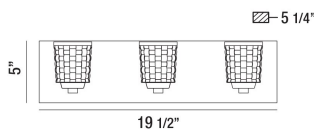

BANBURY, 20" VANITY LIGHT

PRODUCT DETAILS

No.	:	35647-010
Product Color	:	CHROME
Product Material	:	METAL
Shade / Accent Colour	:	CLEAR
Shade / Accent Material	:	GLASS
Width	:	19.5"
Height	:	5"
Ext	:	5.25"
Weight	:	6.2lbs

TECHNICAL DETAILS

Canopy / Backplate Length	:	19.75"
Canopy / Backplate Height	:	1.25"
Canopy / Backplate Width	:	5.25"
Mounting	:	Up
Location	:	DAMP
Approval	:	

PROJECT INFORMATION

Job Name: Date: Type: