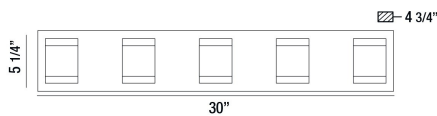

## SEATON, 30" VANITY LIGHT

### PRODUCT DETAILS

No.	:	35687-016
Product Color	:	CHROME
Product Material	:	METAL
Shade / Accent Colour	:	CLEAR
Shade / Accent Material	:	CRYSTAL-LIKE GLASS
Width	:	30"
Height	:	5.25"
Ext	:	4.75"
Weight	:	11.4lbs

### TECHNICAL DETAILS

Canopy / Backplate Length	:	30"
Canopy / Backplate Height	:	1.25"
Canopy / Backplate Width	:	5.25"
Location	:	DAMP
Approval	:	