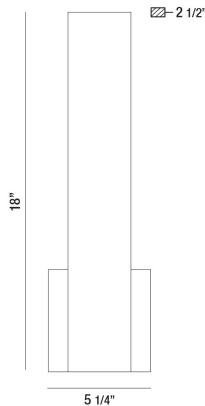

ANNETTE, WALL MOUNT

PRODUCT DETAILS

No.	:	35703-013
Product Color	:	WHITE
Product Material	:	METAL
Shade / Accent Colour	:	WHITE
Shade / Accent Material	:	ACRYLIC
Width	:	5.25"
Height	:	18"
Ext	:	2.5"
Weight	:	2lbs

LIGHT SOURCE DETAILS

Light Source Type	:	INTEGRATED LED
Input Voltage	:	120V
Bulb Voltage	:	120V
Total Wattage	:	18W
Total Lumen	:	1320lm
Kelvin	:	3000K
CRI	:	90+
Dimmable	:	Yes

Options Available

ITEM NO.	FINISH	SHADE
35703-013	WHITE	WHITE
35703-020	BLACK	WHITE
35703-037	CHAMPAGNE	WHITE
35703-044	GOLD	WHITE
35703-051	ALUMINUM	WHITE

TECHNICAL DETAILS

Canopy / Backplate Length	:	5.25"
Canopy / Backplate Height	:	0.25"
Canopy / Backplate Width	:	5.25"
Mounting	:	Up
Location	:	DRY
Approval	:	

PROJECT INFORMATION

Job Name: Date: Type:

Comments: