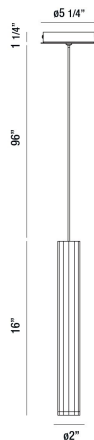

## BALDWIN, 2" ROUND PENDANT

### PRODUCT DETAILS

No.	:	35704-034
Product Color	:	CHAMPAGNE
Product Material	:	METAL
Shade / Accent Colour	:	CHAMPAGNE
Shade / Accent Material	:	ANODIZED ALUMINUM
Diameter	:	2"
Height	:	16"
Overall Height	:	113.25"
Weight	:	1.6lbs

### LIGHT SOURCE DETAILS

Light Source Type	:	INTEGRATED LED
Input Voltage	:	120V
Bulb Voltage	:	120V
Total Wattage	:	4.3W
Total Lumen	:	255lm
Kelvin	:	3000K
CRI	:	90+
Dimmable	:	No

### TECHNICAL DETAILS

Hanging Support Type	:	WIRE
Hanging Support Length	:	96"
Canopy / Backplate Height	:	1.25"
Canopy / Backplate Dia.	:	5.25"
Location	:	DRY
Approval	:	
Title 24	:	Yes