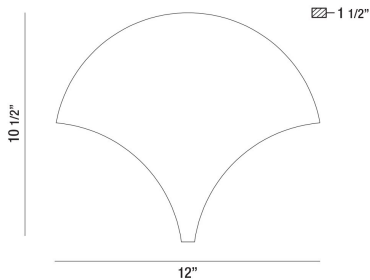

CARLAW, WALL MOUNT

Options Available

ITEM NO.	FINISH	SHADE
35708-018	WHITE	WHITE
35708-025	BLACK	WHITE
35708-032	GOLD	WHITE
35708-049	CHAMPAGNE	WHITE
35708-051	ALUMINUM	WHITE

PRODUCT DETAILS

No.	:	35708-049
Product Color	:	CHAMPAGNE
Product Material	:	METAL
Shade / Accent Colour	:	WHITE
Shade / Accent Material	:	ACRYLIC
Width	:	12"
Height	:	10.5"
Ext	:	1.5"
Weight	:	2.9lbs

LIGHT SOURCE DETAILS

Light Source Type	:	INTEGRATED LED
Input Voltage	:	120V
Bulb Voltage	:	120V
Total Wattage	:	10W
Total Lumen	:	850lm
Kelvin	:	3000K
CRI	:	90+
Dimmable	:	Yes

TECHNICAL DETAILS

Canopy / Backplate Length	:	12"
Canopy / Backplate Width	:	10.44"
Mounting	:	Up or Down
Location	:	DRY
Approval	:	