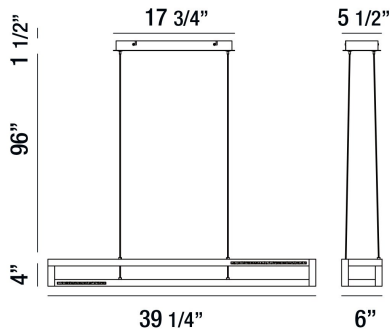

## CLINTON, 39" LINEAR CHANDELIER

### PRODUCT DETAILS

No.	:	35727-019
Product Color	:	CHROME
Product Material	:	METAL
Shade / Accent Colour	:	CLEAR
Shade / Accent Material	:	CRYSTAL
Length	:	39.25"
Width	:	6"
Height	:	4"
Overall Height	:	101.5"
Weight	:	9.1lbs

### TECHNICAL DETAILS

Hanging Support Type	:	AIRCRAFT CABLE
Hanging Support Length	:	96"
Canopy / Backplate Length	:	17.75"
Canopy / Backplate Height	:	1.5"
Canopy / Backplate Width	:	5.5"
Location	:	DRY
Approval	:	