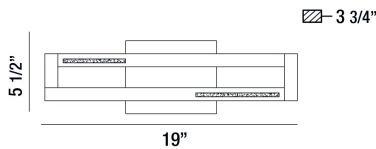

CLINTON, 19" VANITY LIGHT

PRODUCT DETAILS

No.	:	35730-019
Product Color	:	CHROME
Product Material	:	METAL
Shade / Accent Colour	:	CLEAR
Shade / Accent Material	:	CRYSTAL INLAY
Width	:	19"
Height	:	5.5"
Ext	:	3.75"
Weight	:	3.8lbs

LIGHT SOURCE DETAILS

Light Source Type	:	INTEGRATED LED
Input Voltage	:	120V
Bulb Voltage	:	120V
Total Wattage	:	15W
Total Lumen	:	1200lm
Kelvin	:	3000K
CRI	:	90+
Dimmable	:	Yes

Options Available

ITEM NO.	FINISH	SHADE
35730-019	CHROME	CLEAR

TECHNICAL DETAILS

Canopy / Backplate Length	:	1"
Canopy / Backplate Height	:	5.5"
Mounting	:	Up or Down
Location	:	DAMP
Approval	:	

PROJECT INFORMATION

 Job Name: Date: Type:

 Comments: