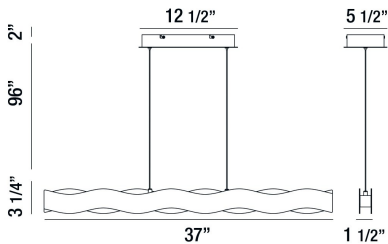

RIPPLE, 37" LINEAR CHANDELIER

PRODUCT DETAILS

No.	:	35955-023
Product Color	:	BRONZE
Product Material	:	METAL
Shade / Accent Colour	:	BRONZE/GOLD
Shade / Accent Material	:	METAL WAVES
Length	:	37"
Width	:	1.5"
Height	:	3.25"
Overall Height	:	101.25"
Weight	:	7.3lbs

TECHNICAL DETAILS

Hanging Support Type	:	AIRCRAFT CABLE
Hanging Support Length	:	96"
Canopy / Backplate Length	:	12.5"
Canopy / Backplate Height	:	2"
Canopy / Backplate Width	:	5.5"
Location	:	DRY
Approval	:	