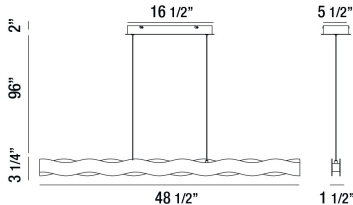

## RIPPLE, 49" LINEAR CHANDELIER

### PRODUCT DETAILS

No.	:	35956-020
Product Color	:	BRONZE
Product Material	:	METAL
Shade / Accent Colour	:	GOLD
Shade / Accent Material	:	METAL WAVES
Length	:	48.5"
Width	:	1.5"
Height	:	3.25"
Overall Height	:	101.25"
Weight	:	9.7lbs

### TECHNICAL DETAILS

Hanging Support Type	:	AIRCRAFT CABLE
Hanging Support Length	:	96"
Canopy / Backplate Length	:	16.5"
Canopy / Backplate Height	:	2"
Canopy / Backplate Width	:	5.5"
Location	:	DRY
Approval	:	