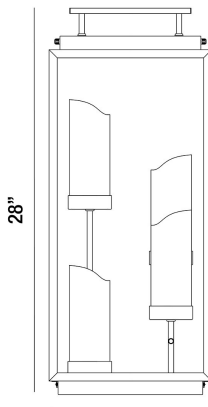

CATHEDRAL, 4-LIGHT LANTERN

PRODUCT DETAILS

No.	:	35979-012
Product Color	:	SAND BLACK
Shade / Accent Colour	:	CLEAR PV
Length	:	12"
Width	:	12"
Height	:	28"
Weight	:	19.8lbs

LIGHT SOURCE DETAILS

Light Source Type	:	INTEGRATED LED
Input Voltage	:	DC1.5V
Bulb Voltage	:	DC1.5V
Socket Type	:	LED
Total Wattage	:	2W
Total Lumen	:	100lm
Kelvin	:	2700K
CRI	:	75
Dimmable	:	No

Options Available

ITEM NO.	FINISH	SHADE
35979-012	SAND BLACK	CLEAR PV

TECHNICAL DETAILS

IP Rating	:	44
Location	:	WET
Title 24	:	Yes

28"

L12" x W12"

PROJECT INFORMATION

Job Name: Date: Type: