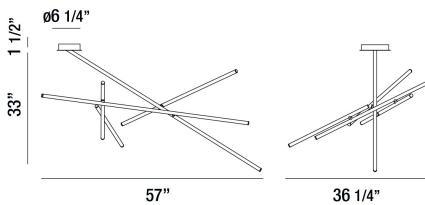

CROSSROADS, 57" CEILING MOUNT

PRODUCT DETAILS

No.	:	36249-022
Product Color	:	SATIN NICKEL
Product Material	:	METAL
Shade / Accent Colour	:	FROSTED
Shade / Accent Material	:	ACRYLIC
Length	:	57"
Width	:	36.25"
Height	:	33"
Weight	:	8.1lbs

LIGHT SOURCE DETAILS

Light Source Type	:	INTEGRATED LED
Input Voltage	:	120V
Bulb Voltage	:	120V
Total Wattage	:	9W
Total Lumen	:	720lm
Kelvin	:	3000K
CRI	:	90+
Dimmable	:	Yes

Options Available

ITEM NO.	FINISH	SHADE
36249-015	BLACK	FROSTED
36249-022	SATIN NICKEL	FROSTED
36249-039	ANTIQUÉ BRASS	FROSTED

TECHNICAL DETAILS

Canopy / Backplate Height	:	1.5"
Canopy / Backplate Dia.	:	6.25"
Location	:	DRY
Approval	:	

PROJECT INFORMATION

 Job Name: Date: Type:

 Comments: