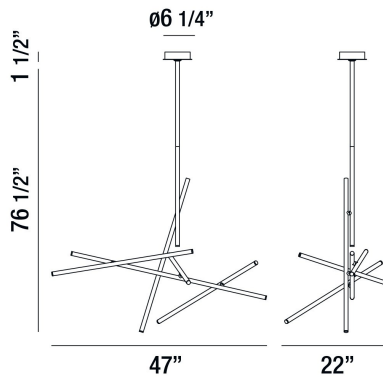

## CROSSROADS, 47" CHANDELIER

### PRODUCT DETAILS

No.	:	36250-011
Product Color	:	BLACK
Product Material	:	METAL
Shade / Accent Colour	:	FROSTED
Shade / Accent Material	:	ACRYLIC
Length	:	47"
Width	:	22"
Height	:	40.5"
Overall Height	:	78"
Weight	:	9.4lbs

### TECHNICAL DETAILS

Hanging Support Type	:	ROD
Hanging Support Length	:	36"
Rods Included	:	12"+24"
Canopy / Backplate Height	:	1.5"
Canopy / Backplate Dia.	:	6.25"
Location	:	DRY
Approval	:	